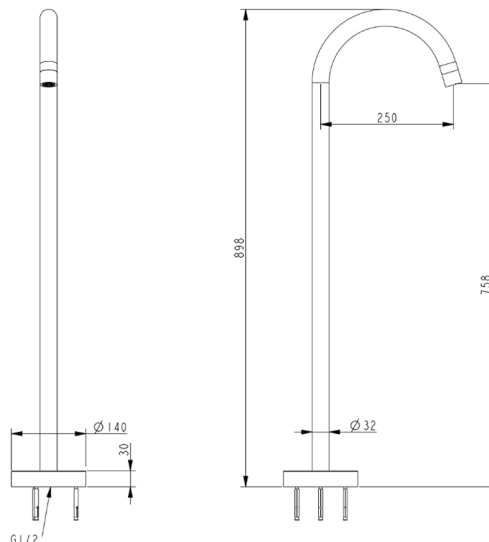

www.placemakers.co.nz

www.mico.co.nz

www.tumusupplies.co.nz