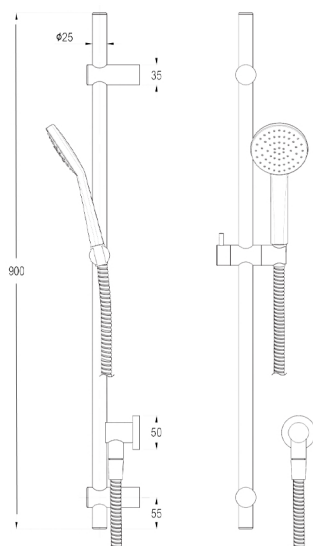

FEATURES:

- 7-Year Warranty
- Suitable for mains pressure only
- 3 spray functions
- 900mm adjustable rail
- Soap Dish
- Wall elbow with double check valve

*Refer to www.raymor.co.nz for further details

WELS:

Mains Pressure - 3 STAR 7L/min

FINISHES:

CHROME

SPECIFICATIONS:

www.placemakers.co.nz

www.mico.co.nz

www.tumusupplies.co.nz