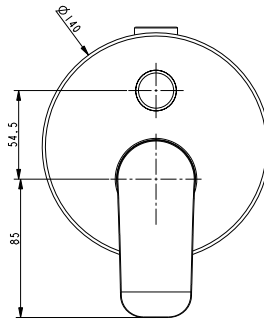

FORM TAPWARE

Adesso Form offers clean, minimalist lines with gentle curved profile. A beautiful solution for your bathroom and across three colour-ways including Chrome, Black and Gun Metal.

DIVERTER MIXER

(7)719139

FEATURES

- 5-year Warranty on Colour
- 35-year Warranty on Cartridge
- Mains Pressure
- Black