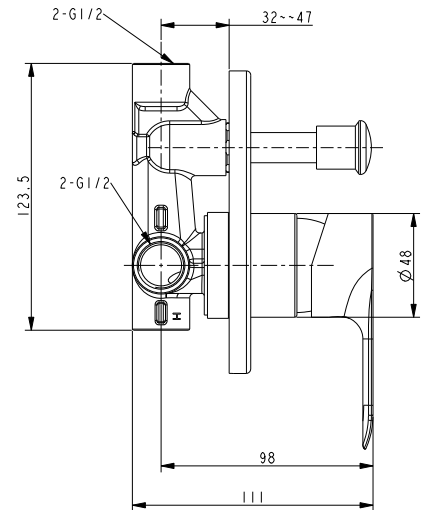

FORM TAPWARE

Adesso Form offers clean, minimalist lines with gentle curved profile. A beautiful solution for your bathroom and across three colour-ways including Chrome, Black and Gun Metal.

DIVERTER MIXER

(7)719139

FEATURES

- 5-year Warranty on Colour
- 35-year Warranty on Cartridge
- Mains Pressure
- Black