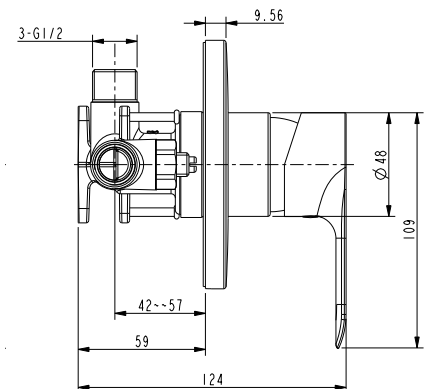

FORM TAPWARE

Adesso Form offers clean, minimalist lines with gentle curved profile. A beautiful solution for your bathroom and across three colour-ways including Chrome, Black and Gun Metal.

SHOWER MIXER

(7)719133

FEATURES

- 35-year Warranty
- All Pressure
- Chrome
- Adjustable Isolator valves