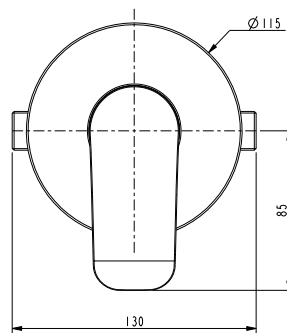

FORM TAPWARE

Adesso Form offers clean, minimalist lines with gentle curved profile. A beautiful solution for your bathroom and across three colour-ways including Chrome, Black and Gun Metal.

SHOWER MIXER

(7)719133

FEATURES

- 35-year Warranty
- All Pressure
- Chrome
- Adjustable Isolator valves