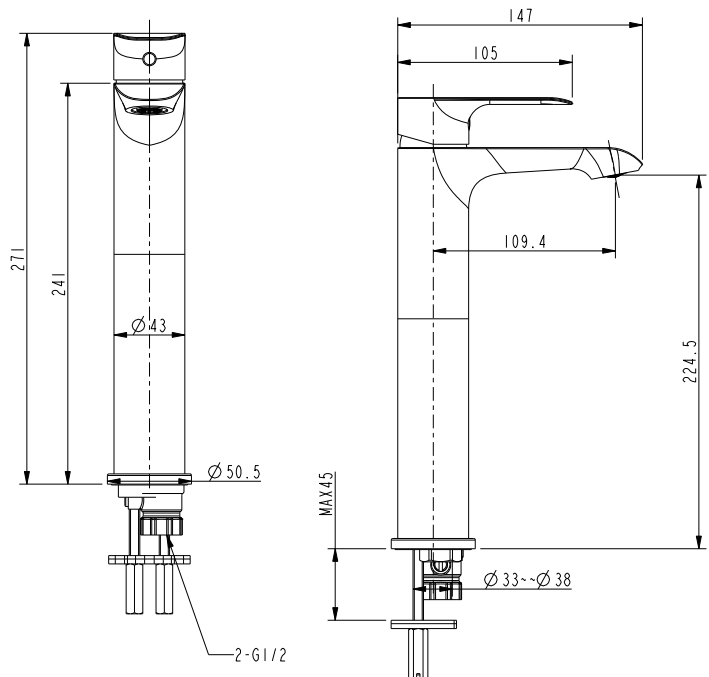

FORM TAPWARE

Adesso Form offers clean, minimalist lines with gentle curved profile. A beautiful solution for your bathroom and across three colour-ways including Chrome, Black and Gun Metal.

VESSEL MIXER

(7)719136

FEATURES

- 5-year Warranty on Colour,
- 35-year Warranty on Cartridge
- All Pressure
- Black
- 5-star Mains Pressure, 5-star Unequal Pressure