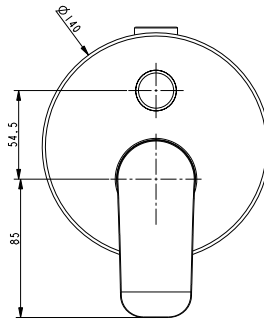

FORM TAPWARE

Adesso Form offers clean, minimalist lines with gentle curved profile. A beautiful solution for your bathroom and across three colour-ways including Chrome, Black and Gun Metal.

DIVERTER MIXER

(7)719134

FEATURES

- 35-year Warranty
- Mains Pressure
- Chrome