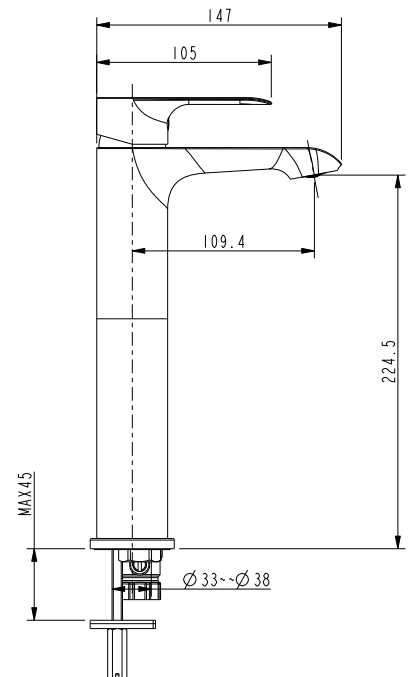

FORM TAPWARE

Adesso Form offers clean, minimalist lines with gentle curved profile. A beautiful solution for your bathroom and across three colour-ways including Chrome, Black and Gun Metal.

VESSEL MIXER

(7)719131

FEATURES

- 35-year Warranty
- All Pressure
- Chrome
- 5-star Mains Pressure, 5-star Unequal Pressure