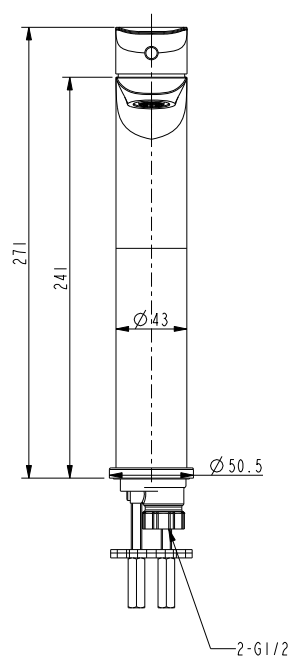

FORM TAPWARE

Adesso Form offers clean, minimalist lines with gentle curved profile. A beautiful solution for your bathroom and across three colour-ways including Chrome, Black and Gun Metal.

VESSEL MIXER

(7)719131

FEATURES

- 35-year Warranty
- All Pressure
- Chrome
- 5-star Mains Pressure, 5-star Unequal Pressure