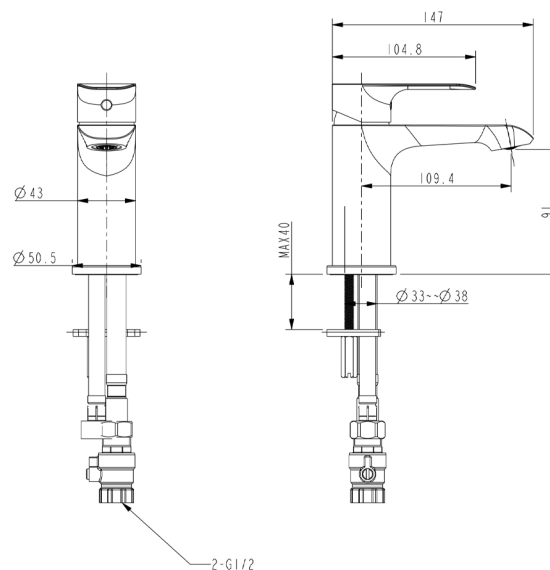

www.placemakers.co.nz

www.mico.co.nz

www.tumusupplies.co.nz