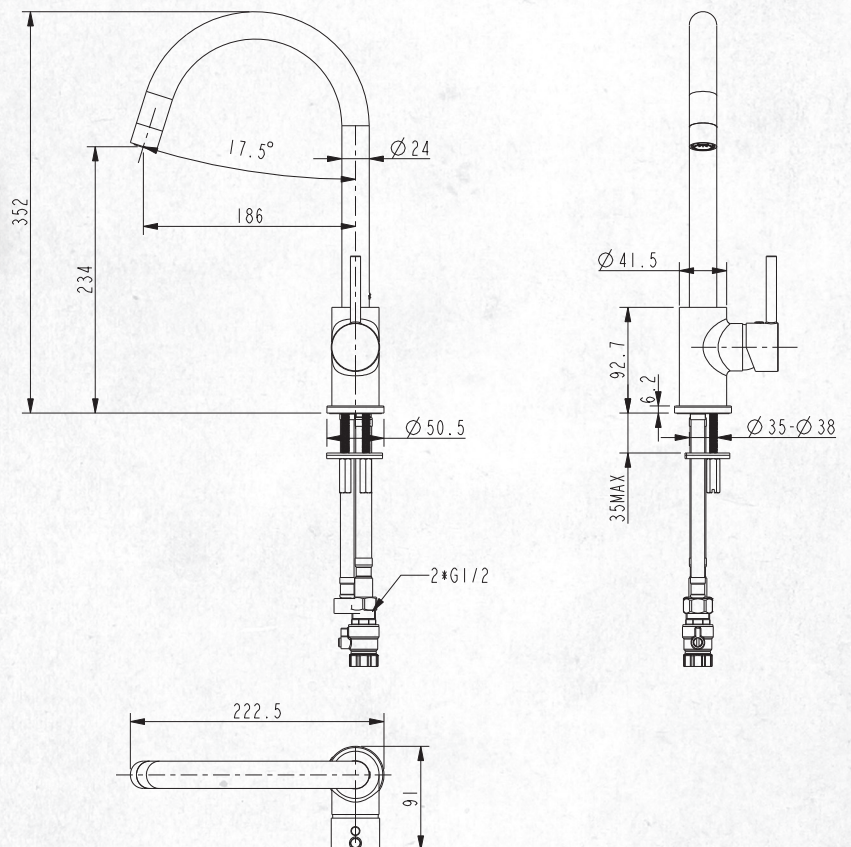

Raymor

CARLTON TAPWARE

Modern yet timeless, the cylindrical forms of the Raymor Carlton collection unite to create a modern range of minimalist Tapware. A style that never dates. Available in a full range of Bathroom and Kitchen Tapware.

KITCHEN MIXER

(7)719151

FEATURES

- 5-year Warranty on Colour
- 25-year Warranty on Cartridge
- All pressure
- Black
- WELS 5 ★ Mains Pressure
- WELS 4 ★ Unequal Pressure