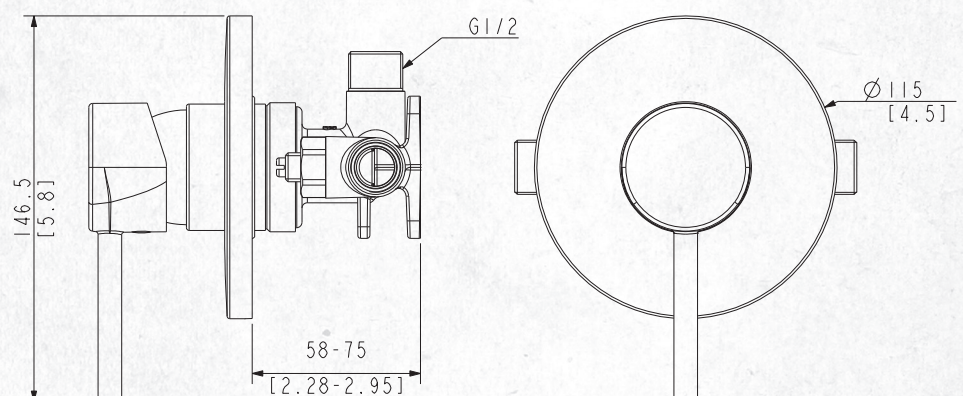

Raymor

CARLTON TAPWARE

Modern yet timeless, the cylindrical forms of the Raymor Carlton collection unite to create a modern range of minimalist Tapware. A style that never dates. Available in a full range of Bathroom and Kitchen Tapware.

SHOWER MIXER

(7)719142

FEATURES

- 25-year Warranty
- All Pressure
- Chrome
- Complete with round & square faceplate
- Adjustable Isolator valves