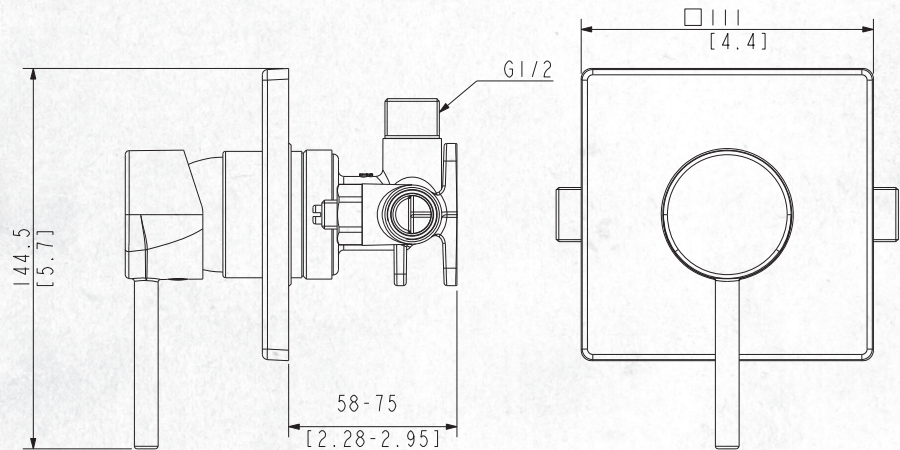

SHOWER MIXER

(7)719142

FEATURES

- 25-year Warranty
- All Pressure
- Chrome
- Complete with round & square faceplate
- Adjustable Isolator valves