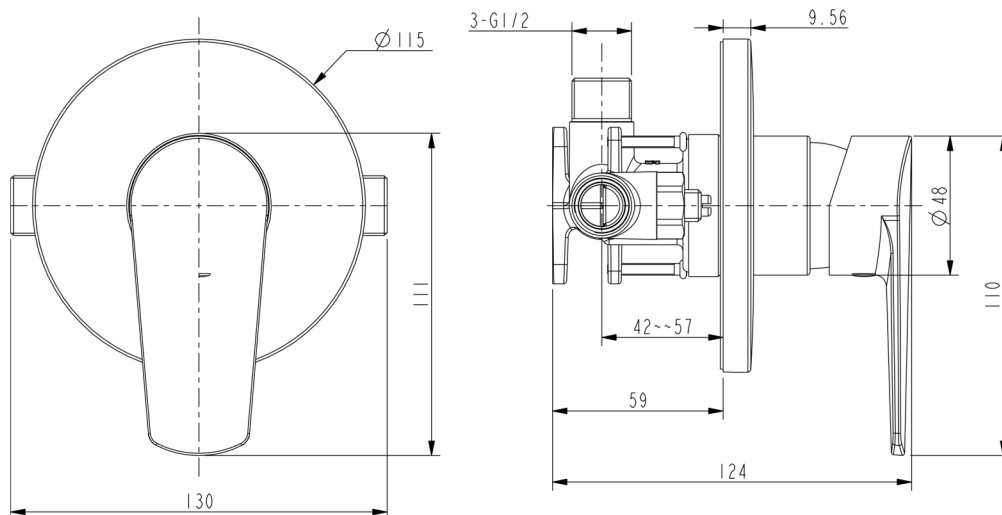

SPECIFICATIONS:

www.placemakers.co.nz

www.mico.co.nz

www.tumusupplies.co.nz