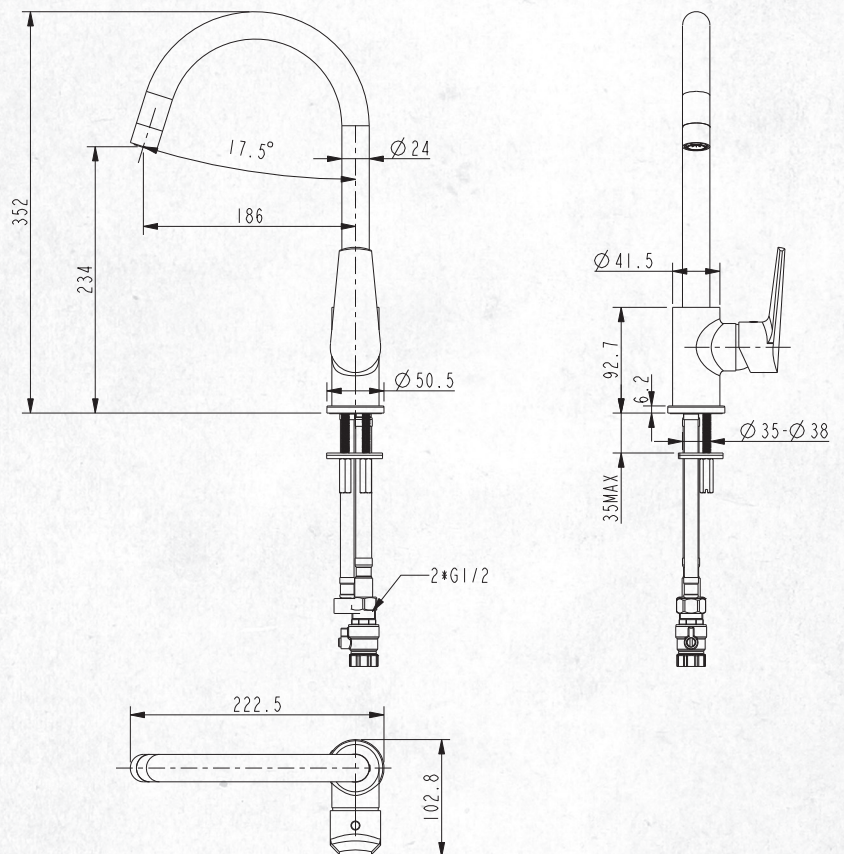

Raymor

ALPHA TAPWARE

The distinctive soft curves of the All pressure Raymor Alpha range offer long-lasting style and trend features, future proofing your bathroom. Suitable for all projects and price point to match, Alpha is available in all key Tapware and Showering styles.

KITCHEN MIXER

(7)719203

FEATURES

- 25-year Warranty
- All pressure
- Chrome
- WELS 5 ★ Mains Pressure
- WELS 4 ★ Unequal Pressure

www.placemakers.co.nz

www.mico.co.nz