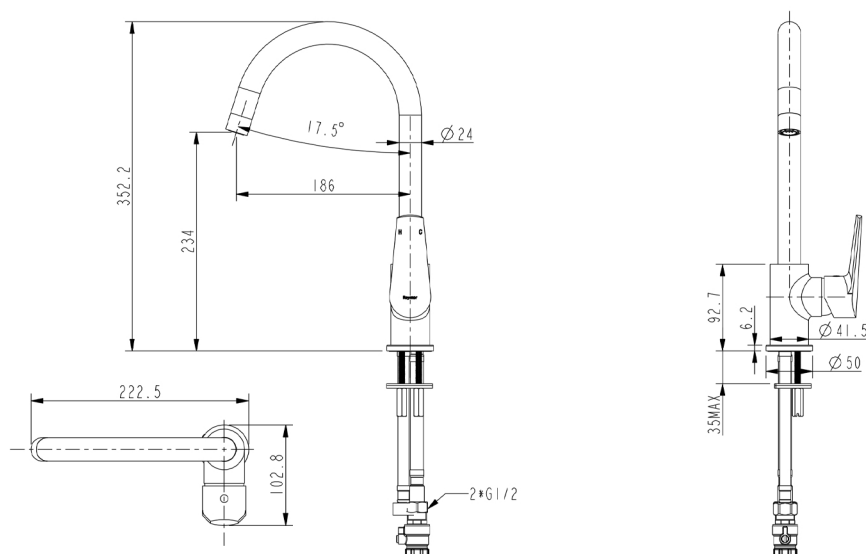

SPECIFICATIONS:

www.placemakers.co.nz

www.mico.co.nz

www.tumusupplies.co.nz