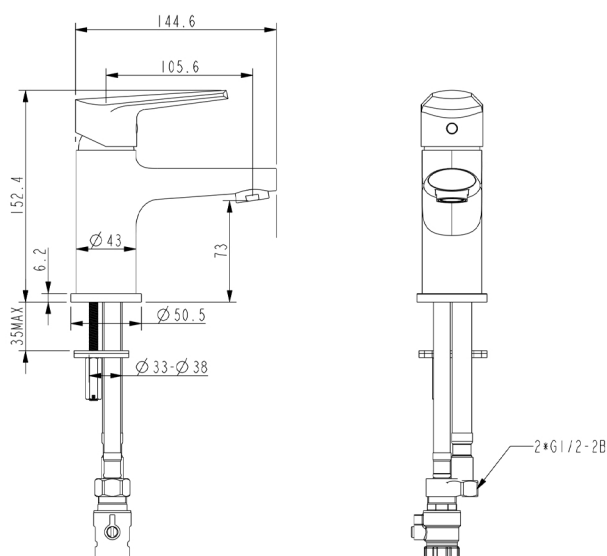

*Refer to www.raymor.co.nz for further details

WELS:

Low/Unequal Pressure - 3 STAR 8.5L/min
Mains Pressure - 5 STAR 6L/min

FINISHES:

CHROME

SPECIFICATIONS:

www.placemakers.co.nz

www.mico.co.nz