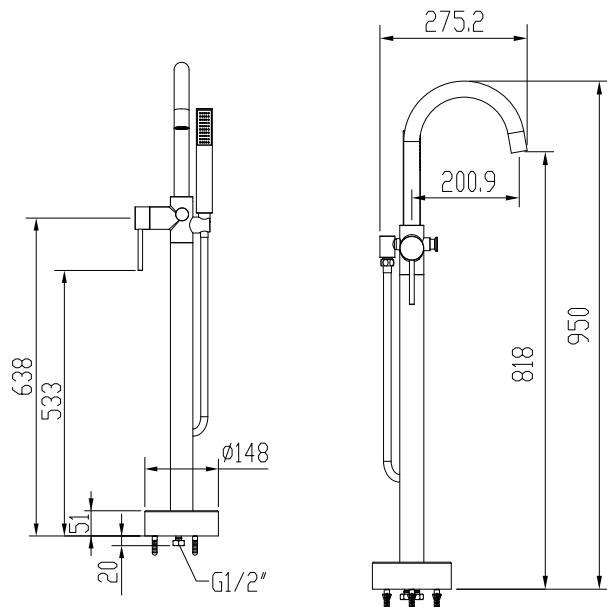

MODE BATH FILLER

High-sloping elegant lines, the Adesso Mode bath filler is a stylish feature and addition to any bathroom. This bath filler comes with a handpiece that gives a well-deserved luxurious bath.

FLOOR STANDING BATH FILLER

(7)719129

FEATURES

- 35-year Warranty
- Mains Pressure
- Chrome
- With Handpiece
- 3-star Mains Pressure