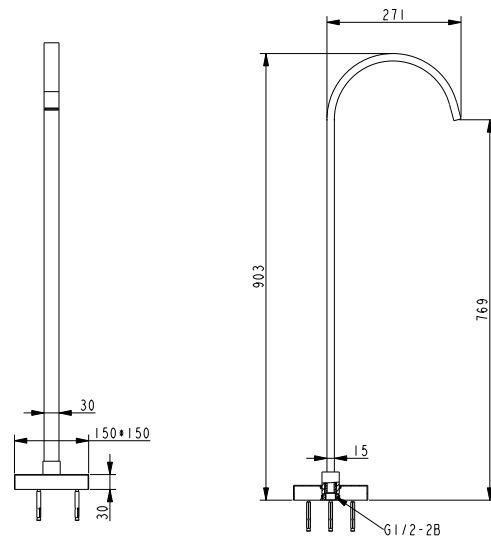

## BATH SPOUT

With its classic square or round design, this range of floor-mounted bath spouts are perfect for any bathroom interior. Available in chrome and black finish and it comes with a 35-year warranty.

### FLOOR MOUNTED BATH SPOUT SQUARE

(7)719127