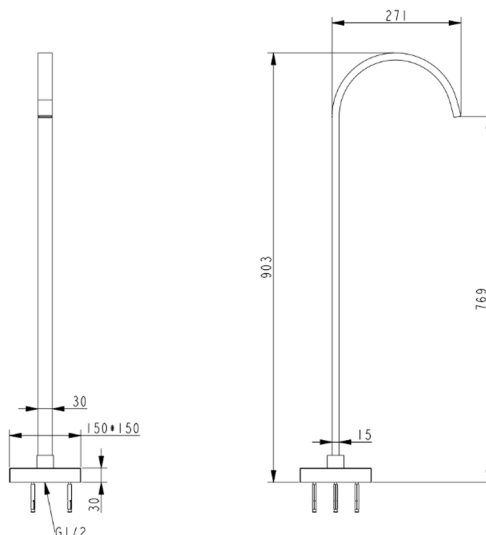

www.placemakers.co.nz

www.mico.co.nz

www.tumusupplies.co.nz