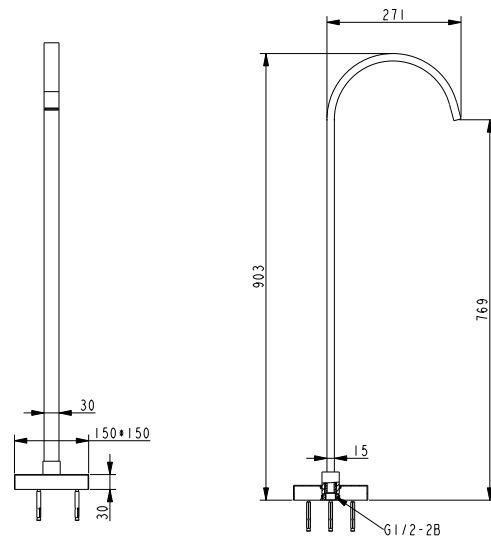

BATH SPOUT

With its classic square or round design, this range of floor-mounted bath spouts are perfect for any bathroom interior. Available in chrome and black finish and it comes with a 35-year warranty.

FLOOR MOUNTED BATH SPOUT SQUARE

(7)719126

FEATURES

- 35-year Warranty
- Chrome