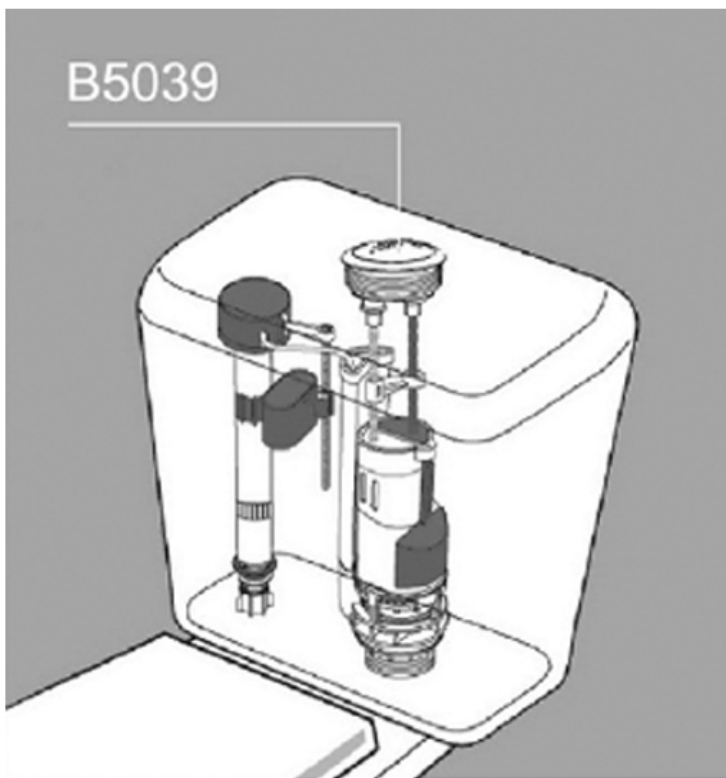

WDI 38 CISTERN TOP PUSH KIT CHROME

B5039
\$35

robertson® trade

Residential/Light
Commercial

Suitable for Residential/Light Commercial Use (Kitchens,
Bathrooms and Laundries in Motels, Hotels and
Retirement Villages)