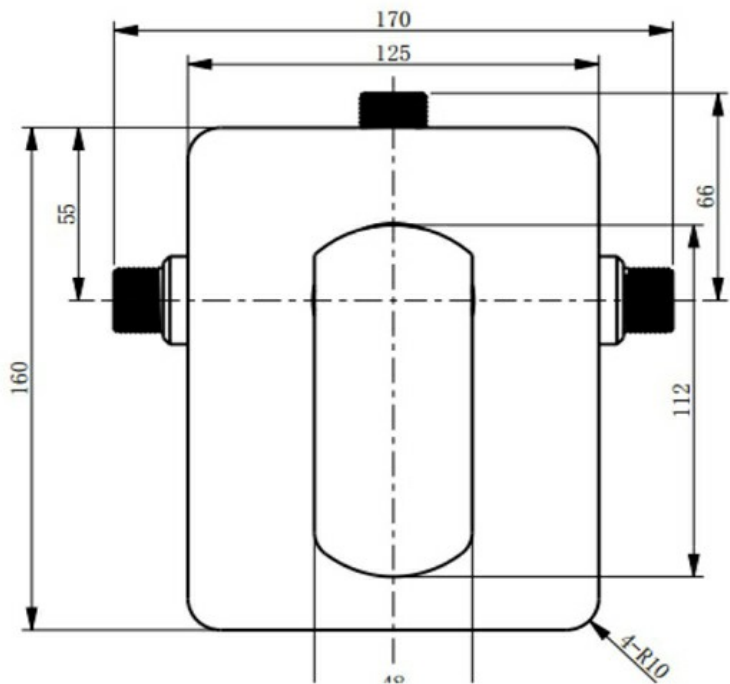

ION SHOWER MIXER - BLACK

44270.13

$439

ELEMENTi