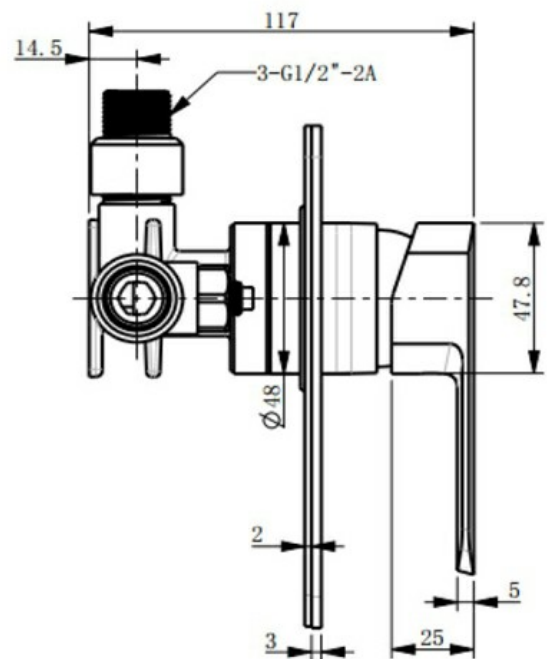

ION SHOWER MIXER - BLACK

44270.13

$439

ELEMENTi