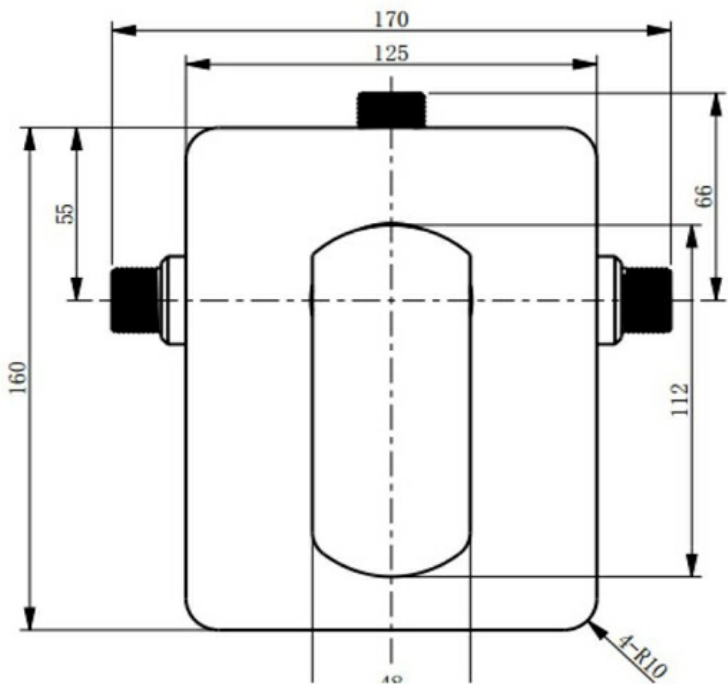

ION SHOWER MIXER - CHROME

44270.02

$385

ELEMENTi