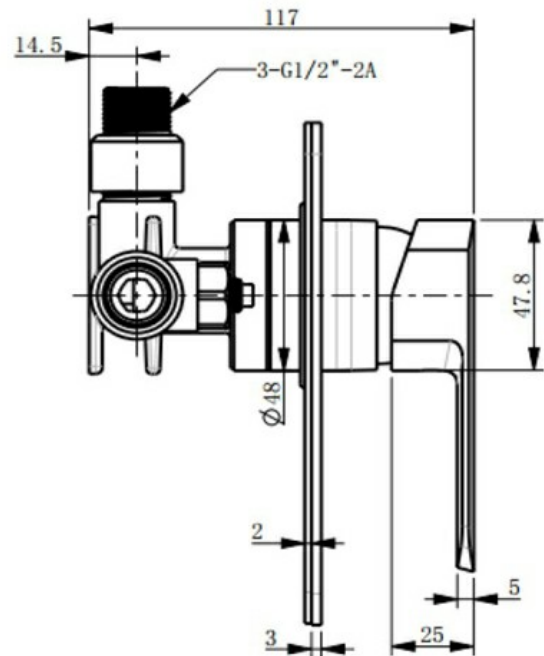

ION SHOWER MIXER - CHROME

44270.02

\$385

ELEMENTi

Residential/Light Commercial

Suitable for Residential/Light Commercial Use (Kitchens, Bathrooms and Laundries in Motels, Hotels and Retirement Villages)

10

Guarantee