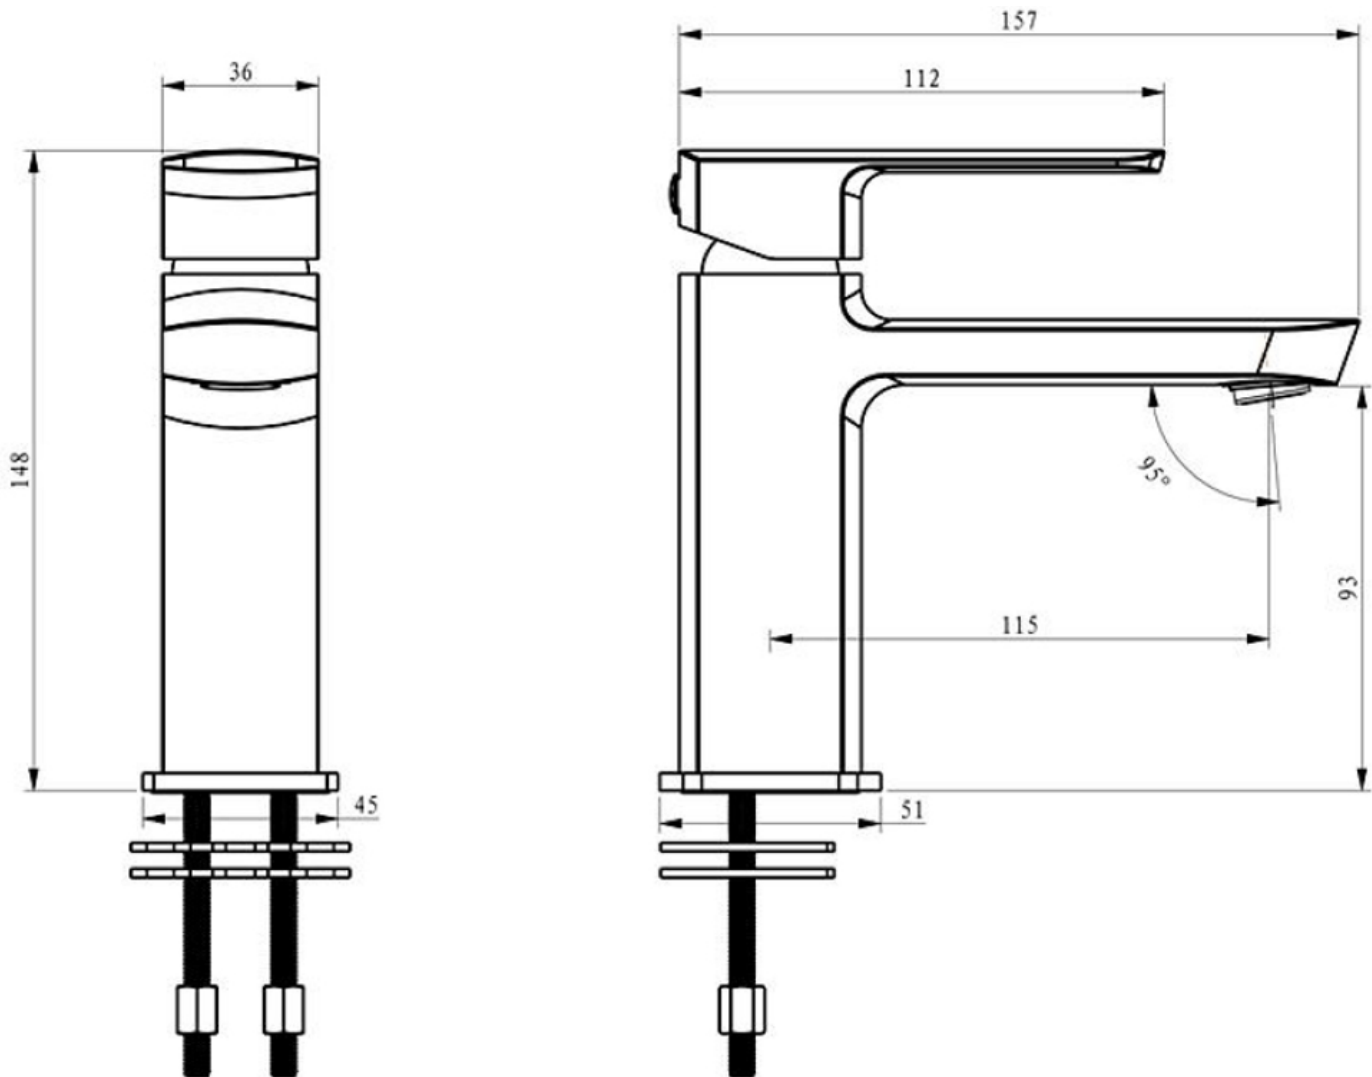

ION BASIN MIXER - BLACK

44251.13

$485

ELEMENTi

Residential/Light Commercial Use

Suitable for Residential/Light Commercial Use (Kitchens, Bathrooms and Laundries in Hotels, Motels and Retirement Villages).

5

Guarantee

5 Year Guarantee on coloured finish

10

Guarantee

10 Year Guarantee

4 Star WELS rating

More than 6.0 but not more than 7.5 litres per minute. Mains Pressure

5 Star WELS rating

More than 4.5 but not more than 6 litres per minute. Low/Unequal pressure

Mains Pressure

Suitable for Mains Pressure.