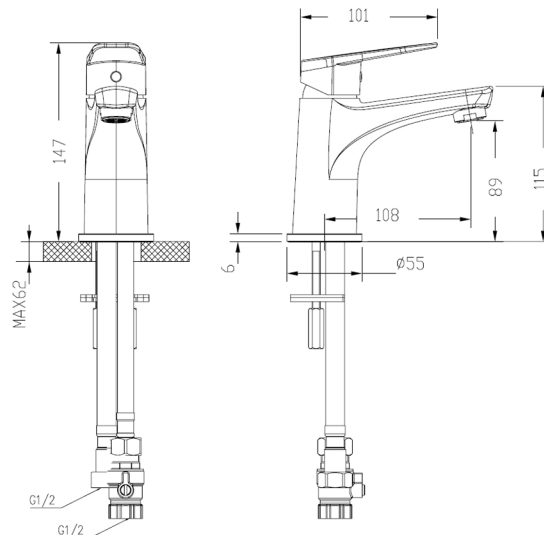

www.placemakers.co.nz

www.mico.co.nz

www.tumusupplies.co.nz