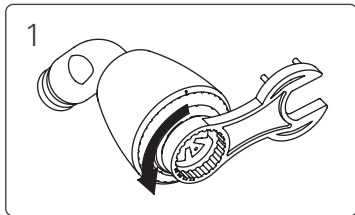

15 - 20 mins

6

Click

Click

ENSURE PARTS ARE PUSHED IN FULLY HOME WITH **2 CLICKS**

Removing Flow Restrictor Designer II Shower Head (WSHD2 / CSHD2)

FELTON 5 YEAR WARRANTY

We warrant to the purchaser of this Felton Shower Head that it is free from defects in materials and workmanship.