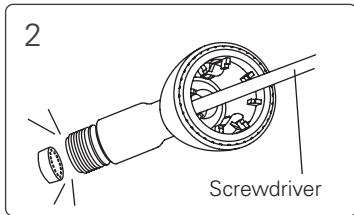

15 - 20 mins

6

Click

Click

ENSURE PARTS ARE PUSHED IN FULLY HOME WITH **2 CLICKS**

Removing Flow Restrictor Designer II Shower Head (WSHD2 / CSHD2)

FELTON 5 YEAR WARRANTY

We warrant to the purchaser of this Felton Shower Head that it is free from defects in materials and workmanship.