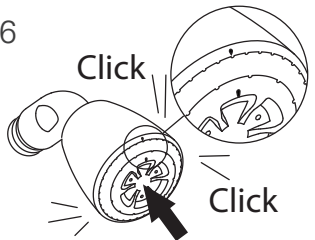

15 - 20 mins

6

Click

Click

ENSURE PARTS ARE PUSHED IN FULLY HOME WITH **2 CLICKS**

Removing Flow Restrictor Designer II Shower Head (WSHD2 / CSHD2)

FELTON 5 YEAR WARRANTY

We warrant to the purchaser of this Felton Shower Head that it is free from defects in materials and workmanship.