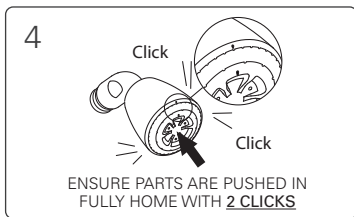

15 - 20 mins

6

Click

Click

ENSURE PARTS ARE PUSHED IN FULLY HOME WITH **2 CLICKS**

Removing Flow Restrictor Designer II Shower Head (WSHD2 / CSHD2)

FELTON 5 YEAR WARRANTY

We warrant to the purchaser of this Felton Shower Head that it is free from defects in materials and workmanship.