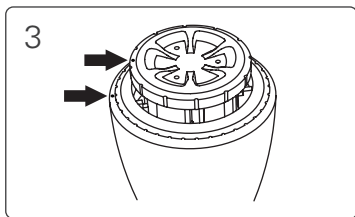

15 - 20 mins

6

Click

Click

ENSURE PARTS ARE PUSHED IN FULLY HOME WITH **2 CLICKS**

Removing Flow Restrictor Designer II Shower Head (WSHD2 / CSHD2)

FELTON 5 YEAR WARRANTY

We warrant to the purchaser of this Felton Shower Head that it is free from defects in materials and workmanship.