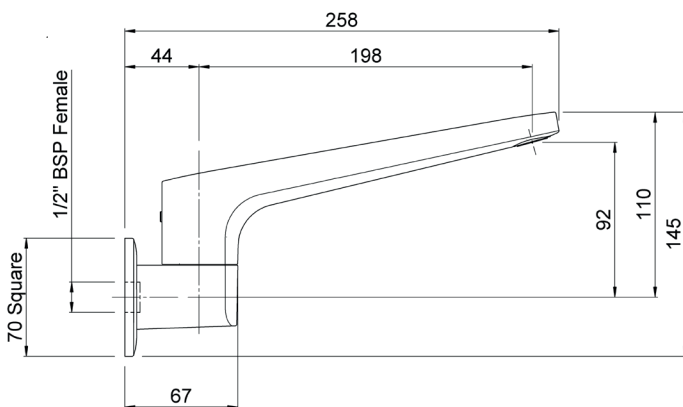

WAIPORI SWIVEL SPOUT

Also available in
MATTE BLACK FINISH
WASPBTBCK

CONSTRUCTION: Brass body

CLASSIFICATION Suitable for all pressure systems

PIPE CONNECTION: 1/2" BSP Female

WORKING PRESSURE: 35 - 500kPa

DIMENSIONS FOR FITTING: 200mm centre projection

OPERATING TEMPERATURE: 5 °C - 80 °C

- Quick fit adaptor included
- Slim stream shape aerator with directional swivel
- DZR brass body for greater durability and safe water
- Flexibility with a swivel spout design