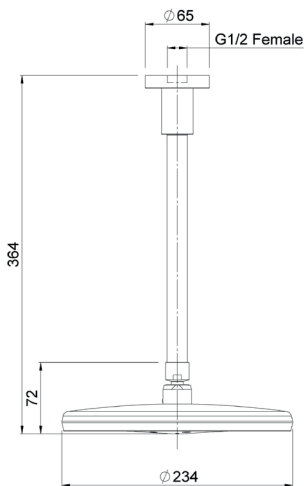

Satinjet®

OVERHEAD II ON CEILING ARM

Satinjet®. The unmistakable feeling of 300,000 droplets per second.

Unlike conventional showers, Satinjet uses unique twin-jet technology to create optimum water droplet size and pressure, with over 300,000 droplets per second providing greater warmth and coverage. The result is an immersive, full-body experience.

CONSTRUCTION: 320mm ceiling arm

CLASSIFICATION: Suitable for **all pressure** systems

WORKING PRESSURE: 35 - 500kPa

DIMENSIONS FOR FITTING: 65mm diameter inlet

OPERATING TEMPERATURE: 5 °C - 70 °C

- Features award-winning Satinjet® technology
- 216mm diameter shower rose
- Easy to clean faceplate
- 3 star WELS rated on mains pressure (7.5 l/m)
- 2 star WELS rated on low pressure (11.0 l/m)