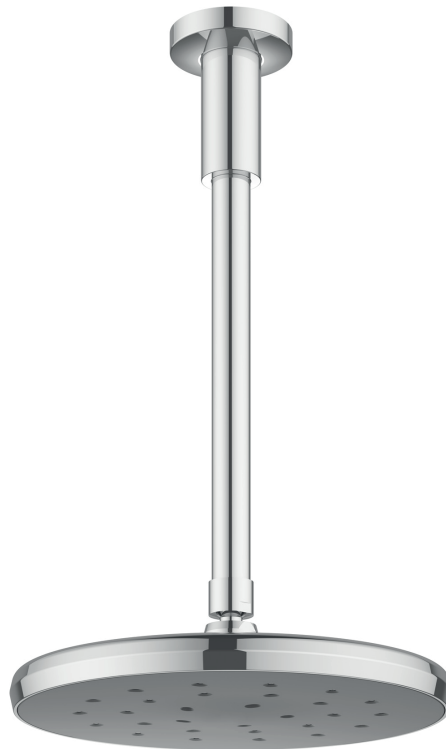

Satinjet®

OVERHEAD II ON CEILING ARM

Satinjet®. The unmistakable feeling of 300,000 droplets per second.

Unlike conventional showers, Satinjet uses unique twin-jet technology to create optimum water droplet size and pressure, with over 300,000 droplets per second providing greater warmth and coverage. The result is an immersive, full-body experience.

CONSTRUCTION: 320mm ceiling arm

CLASSIFICATION: Suitable for **all pressure** systems

WORKING PRESSURE: 35 - 500kPa

DIMENSIONS FOR FITTING: 65mm diameter inlet

OPERATING TEMPERATURE: 5 °C - 70 °C

- Features award-winning Satinjet® technology
- 216mm diameter shower rose
- Easy to clean faceplate
- 3 star WELS rated on mains pressure (7.5 l/m)
- 2 star WELS rated on low pressure (11.0 l/m)

OSRO23oCACPGR

Graphite faceplate

<http://www.methven.com/nz/showering/overhead-showers/kiri-satinjet-overhead-drencher-ceiling-arm-mount>