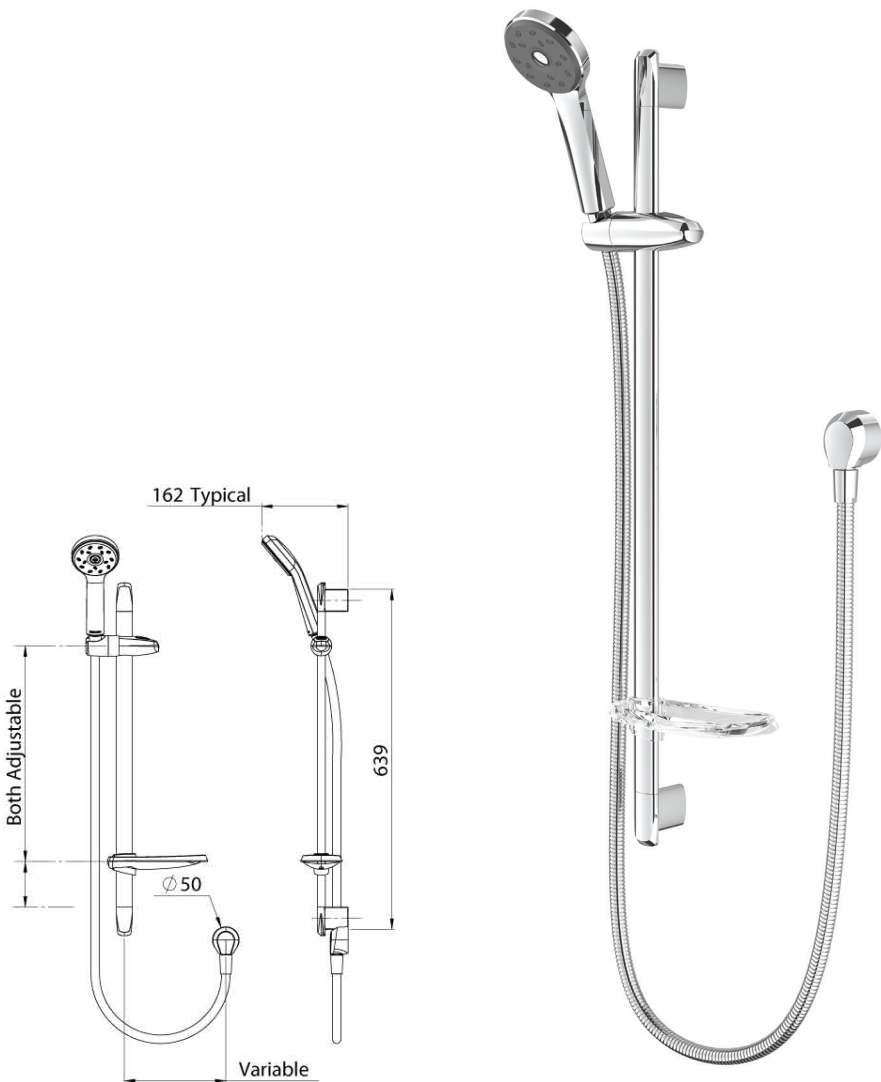

Satinjet®

FUTURA FU RAIL SHOWER

Satinjet®. The unmistakable feeling of 300,000 droplets per second.

Unlike conventional showers, Satinjet uses unique twin-jet technology to create optimum water droplet size and pressure, with over 300,000 droplets per second providing greater warmth and coverage. The result is an immersive, full-body experience.

CONSTRUCTION: Chrome plated rail

CLASSIFICATION: Suitable for **all pressures**

INLET CONNECTIONS: 1/2" BSP female

WORKING PRESSURE: 35 - 1000kPa

DIMENSIONS FOR FITTING: 639mm rail length

OPERATING TEMPERATURE: 5 °C - 80 °C

WATER FLOW RATE: 7.5 l/m on mains pressure - 6.0 l/m on low pressure

- Low maintenance single function Satinjet® shower
- Soapdish included
- 3 star WELS on mains and low pressure

FU2011CP

Chrome

<http://www.methven.com/nz/futura-satinjet-slide-rail-shower>