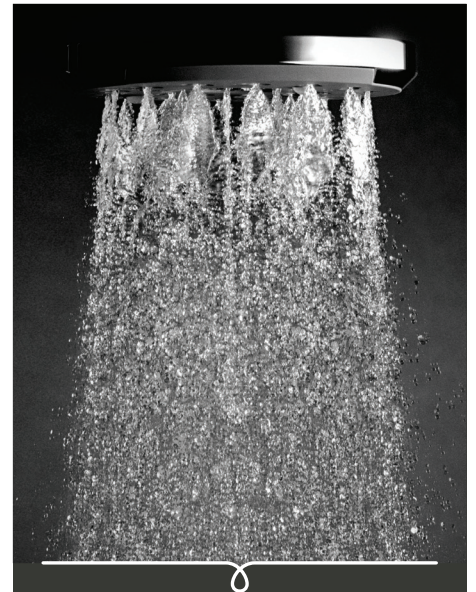

Satinjet®

FUTURA FU RAIL SHOWER

Satinjet®. The unmistakable feeling of 300,000 droplets per second.

Unlike conventional showers, Satinjet uses unique twin-jet technology to create optimum water droplet size and pressure, with over 300,000 droplets per second providing greater warmth and coverage. The result is an immersive, full-body experience.

CONSTRUCTION: Chrome plated rail

CLASSIFICATION: Suitable for **all pressures**

INLET CONNECTIONS: 1/2" BSP female

WORKING PRESSURE: 35 - 1000kPa

DIMENSIONS FOR FITTING: 639mm rail length

OPERATING TEMPERATURE: 5 °C - 80 °C

WATER FLOW RATE: 7.5 l/m on mains pressure - 6.0 l/m on low pressure

- Low maintenance single function Satinjet® shower
- Soapdish included
- 3 star WELS on mains and low pressure

FU2011CP

Chrome

<http://www.methven.com/nz/futura-satinjet-slide-rail-shower>