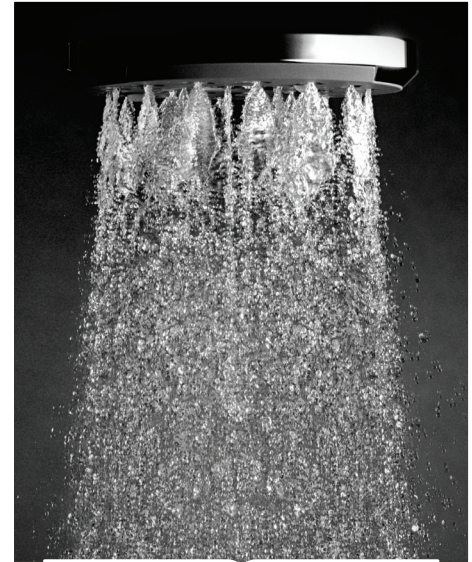

METHVEN

Satinjet®

Waipori

Satinjet® WAIPORI HANDSET

Satinjet®. The unmistakable feeling of 300,000 droplets per second.

Unlike conventional showers, Satinjet uses unique twin-jet technology to create optimum water droplet size and pressure, with over 300,000 droplets per second providing greater warmth and coverage. The result is an immersive, full-body experience.

AVAILABLE WITH A WHITE FACEPLATE WAHSCPWH

CONSTRUCTION: Chrome-plated
CLASSIFICATION: Suitable for all pressure systems
INLET CONNECTIONS: 1/2" BSP Male
WORKING PRESSURE: 35 - 1000kPa
OPERATING TEMPERATURE: 5 °C - 60 °C
WATERFLOW RATE: 9.0 l/m

- Low maintenance single function shower
- 3 star WELS rated on mains pressure (8.5 l/m)
- 3 star WELS rated on low pressure (9.0 l/m)
- Available in white faceplate WAHSCPWH

WAHPCP

Chrome

<http://www.methven.com/nz/waipori-satinjet-handset-hose>