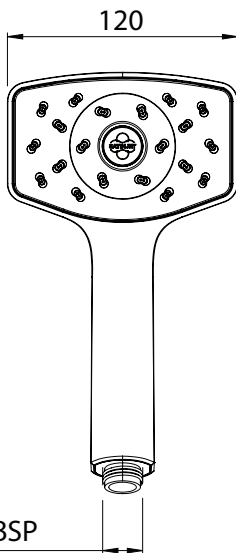

METHVEN

Satinjet®

Waipori

Satinjet® WAIPORI HANDSET

Satinjet®. The unmistakable feeling of 300,000 droplets per second.

Unlike conventional showers, Satinjet uses unique twin-jet technology to create optimum water droplet size and pressure, with over 300,000 droplets per second providing greater warmth and coverage. The result is an immersive, full-body experience.

AVAILABLE WITH A WHITE FACEPLATE WAHSCPWH

CONSTRUCTION: Chrome-plated
CLASSIFICATION: Suitable for all pressure systems
INLET CONNECTIONS: 1/2" BSP Male
WORKING PRESSURE: 35 - 1000kPa
OPERATING TEMPERATURE: 5 °C - 60 °C
WATERFLOW RATE: 9.0 l/m

- Low maintenance single function shower
- 3 star WELS rated on mains pressure (8.5 l/m)
- 3 star WELS rated on low pressure (9.0 l/m)
- Available in white faceplate WAHSCPWH

WAHPCP

Chrome

<http://www.methven.com/nz/waipori-satinjet-handset-hose>