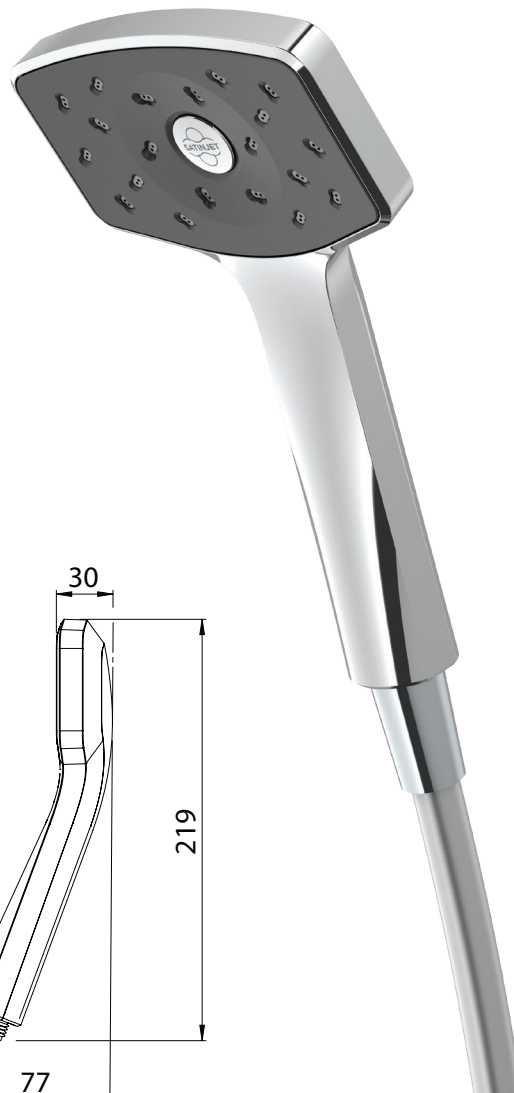

METHVEN

Satinjet®

Waipori

Satinjet® WAIPORI HANDSET

Satinjet®. The unmistakable feeling of 300,000 droplets per second.

Unlike conventional showers, Satinjet uses unique twin-jet technology to create optimum water droplet size and pressure, with over 300,000 droplets per second providing greater warmth and coverage. The result is an immersive, full-body experience.

AVAILABLE WITH A WHITE FACEPLATE WAHSCPWH

CONSTRUCTION: Chrome-plated
CLASSIFICATION: Suitable for all pressure systems
INLET CONNECTIONS: 1/2" BSP Male
WORKING PRESSURE: 35 - 1000kPa
OPERATING TEMPERATURE: 5 °C - 60 °C
WATERFLOW RATE: 9.0 l/m

- Low maintenance single function shower
- 3 star WELS rated on mains pressure (8.5 l/m)
- 3 star WELS rated on low pressure (9.0 l/m)
- Available in white faceplate WAHSCPWH

WAHPCP

Chrome

<http://www.methven.com/nz/waipori-satinjet-handset-hose>