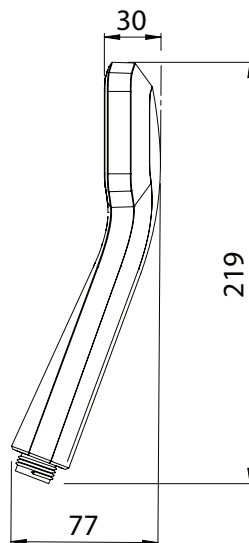

METHVEN

Satinjet®

Waipori

Satinjet® WAIPORI HANDSET

Satinjet®. The unmistakable feeling of 300,000 droplets per second.

Unlike conventional showers, Satinjet uses unique twin-jet technology to create optimum water droplet size and pressure, with over 300,000 droplets per second providing greater warmth and coverage. The result is an immersive, full-body experience.

AVAILABLE WITH A WHITE FACEPLATE WAHSCPWH

CONSTRUCTION: Chrome-plated
CLASSIFICATION: Suitable for all pressure systems
INLET CONNECTIONS: 1/2" BSP Male
WORKING PRESSURE: 35 - 1000kPa
OPERATING TEMPERATURE: 5 °C - 60 °C
WATERFLOW RATE: 9.0 l/m

- Low maintenance single function shower
- 3 star WELS rated on mains pressure (8.5 l/m)
- 3 star WELS rated on low pressure (9.0 l/m)
- Available in white faceplate WAHSCPWH

WAHPCP

Chrome

<http://www.methven.com/nz/waipori-satinjet-handset-hose>