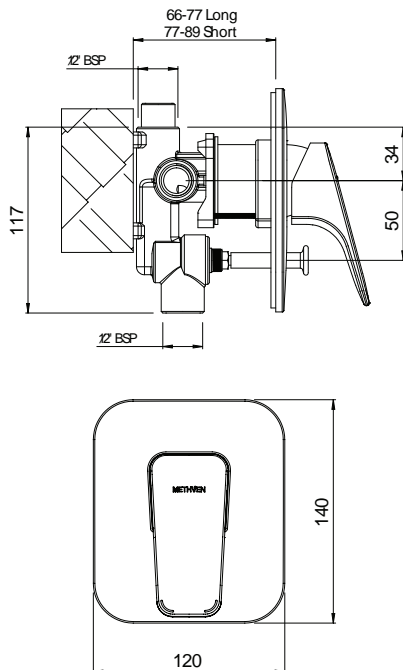

## WAIPORI SHOWER MIXER

**CONSTRUCTION:** Brass body

**CARTRIDGE:** Ceramic

**CLASSIFICATION:** Suitable for mains pressure only

**INLET CONNECTIONS:** 1/2" BSP Male

**OUTLET CONNECTIONS:** 1/2" BSP Male

**WORKING PRESSURE:** 150 - 1000kPa

**OPERATING TEMPERATURE:** 5 °C - 80 °C

- Large 140 x 120mm metal backplate
- DR brass body for greater durability and safe water
- Concealed screws to positively fasten faceplate
- Two dome covers provided for greater installation tolerance
- Brass feet for ease of installation
- Non return and flow restrictor in shower outlet
- Plunger diverter located under the handle for clean design lines