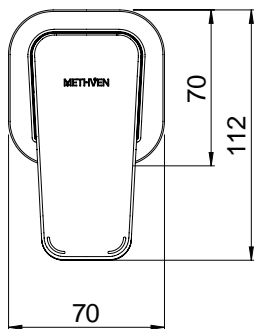

WAIPORI SHOWER MIXER

CONSTRUCTION: Brass body

CARTRIDGE: Ceramic

CLASSIFICATION: Suitable for mains pressure only

INLET CONNECTIONS: 1/2" BSP Male

OUTLET CONNECTIONS: 1/2" BSP Male

WORKING PRESSURE: 150 - 1000kPa

OPERATING TEMPERATURE: 5 °C - 80 °C

- Small 70 x 70mm metal backplate
- DR brass body for greater durability and safe water
- Concealed screws to positively fasten faceplate
- Two dome covers provided for greater installation tolerance
- Brass feet for ease of installation