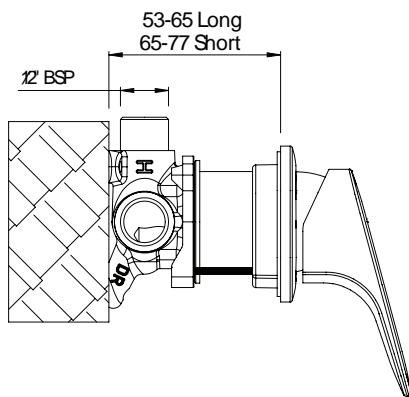

WAIPORI SHOWER MIXER

CONSTRUCTION: Brass body

CARTRIDGE: Ceramic

CLASSIFICATION: Suitable for mains pressure only

INLET CONNECTIONS: 1/2" BSP Male

OUTLET CONNECTIONS: 1/2" BSP Male

WORKING PRESSURE: 150 - 1000kPa

OPERATING TEMPERATURE: 5 °C - 80 °C

- Small 70 x 70mm metal backplate
- DR brass body for greater durability and safe water
- Concealed screws to positively fasten faceplate
- Two dome covers provided for greater installation tolerance
- Brass feet for ease of installation