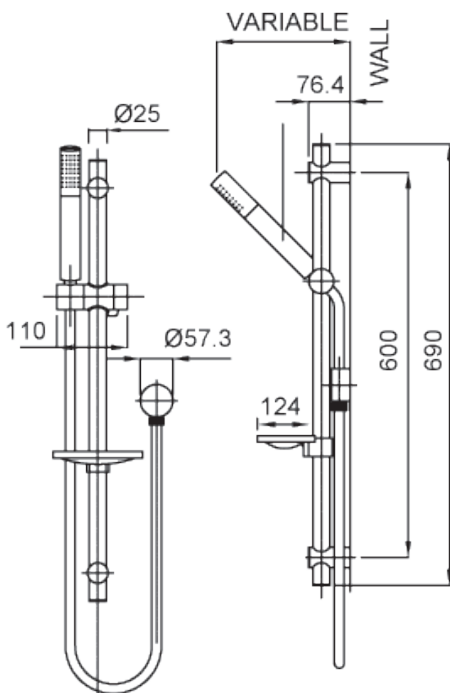

ECHO MINIMALIST SLIDE SHOWER

CONSTRUCTION: Brass Rail

CLASSIFICATION: Suitable for mains pressure only

ELBOW CONNECTION: 1/2" BSP female

WORKING PRESSURE: 150 - 500kPa

DIMENSIONS FOR FITTING: Hole spacing up to 600 mm

OPERATING TEMPERATURE: 5 °C - 80 °C

- Low maintenance single spray function shower
- Retro-fit rail
- Adjustable shower head angle
- Lever clamp slide rail adjustment
- Includes soap dish
- 4 star WELS rated on 8 l/m