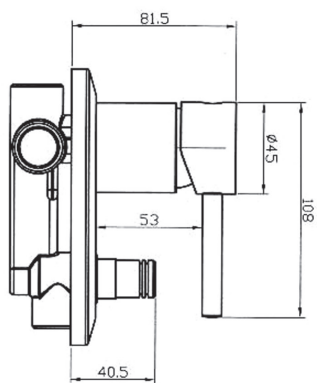

## ECHO MINIMALIST DIVERTOR MIXER

**CARTRIDGE TYPE:** Ceramic

**CLASSIFICATION:** Suitable for mains pressure only

**INLET CONNECTIONS:** 1/2" BSP female

**OUTLET CONNECTIONS:** 1/2" BSP female

**WORKING PRESSURE:** 150 - 500kPa

**DIMENSIONS FOR FITTING:** -

**OPERATING TEMPERATURE:** 5 °C - 80 °C

- 2 position diverter
- Screw in male nipples x 2

EM8109

Chrome

<http://www.methven.com/nz/echo-minimalist-shower-mixer-with-diverter>