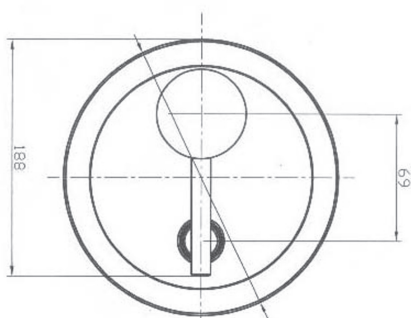

## ECHO MINIMALIST DIVERTOR MIXER

**CARTRIDGE TYPE:** Ceramic

**CLASSIFICATION:** Suitable for mains pressure only

**INLET CONNECTIONS:** 1/2" BSP female

**OUTLET CONNECTIONS:** 1/2" BSP female

**WORKING PRESSURE:** 150 - 500kPa

**DIMENSIONS FOR FITTING:** -

**OPERATING TEMPERATURE:** 5 °C - 80 °C

- 2 position diverter
- Screw in male nipples x 2

EM8109

Chrome

<http://www.methven.com/nz/echo-minimalist-shower-mixer-with-diverter>