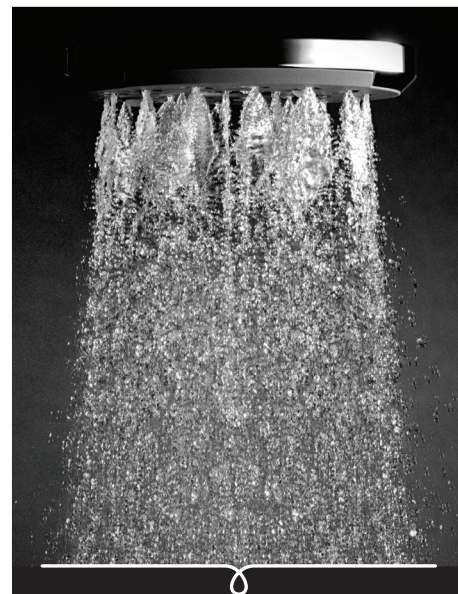

Satinjet® SQUARE OVERHEAD DRENCHER

Satinjet®. The unmistakable feeling of 300,000 droplets per second.

Unlike conventional showers, Satinjet uses unique twin-jet technology to create optimum water droplet size and pressure, with over 300,000 droplets per second providing greater warmth and coverage. The result is an immersive, full-body experience.

CONSTRUCTION: Brass arm

CLASSIFICATION: Suitable for all pressure systems

INLET CONNECTIONS: 1/2" BSP

WORKING PRESSURE: 35 - 500kPa

OPERATING TEMPERATURE: 5 °C - 70 °C

WATERFLOW RATE: 7.5 l/pm - 13.0 l/pm

- 230mm square overhead drencher with Satinjet spray
- 320mm wall mounted arm
- Easy to clean faceplate
- Optimised at 9.0 l/pm
- 3 star WELS rated on mains pressure (7.5 l/pm)
- 2 star WELS rated on low pressure (11.5 l/m)

OSQ230WCP

Chrome

<http://www.methven.com/nz/overhead-satinjet-square-overhead-drencher-wall-mounted>