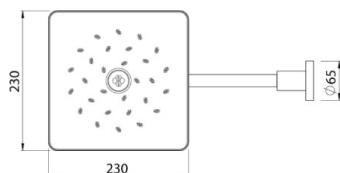

Satinjet® SQUARE OVERHEAD DRENCHER

Satinjet®. The unmistakable feeling of 300,000 droplets per second.

Unlike conventional showers, Satinjet uses unique twin-jet technology to create optimum water droplet size and pressure, with over 300,000 droplets per second providing greater warmth and coverage. The result is an immersive, full-body experience.

CONSTRUCTION: Brass arm

CLASSIFICATION: Suitable for all pressure systems

INLET CONNECTIONS: 1/2" BSP

WORKING PRESSURE: 35 - 500kPa

OPERATING TEMPERATURE: 5 °C - 70 °C

WATERFLOW RATE: 7.5 l/pm - 13.0 l/pm

- 230mm square overhead drencher with Satinjet spray
- 320mm wall mounted arm
- Easy to clean faceplate
- Optimised at 9.0 l/pm
- 3 star WELS rated on mains pressure (7.5 l/pm)
- 2 star WELS rated on low pressure (11.5 l/m)