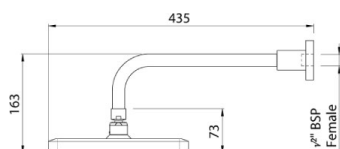

Satinjet® SQUARE OVERHEAD DRENCHER

Satinjet®. The unmistakable feeling of 300,000 droplets per second.

Unlike conventional showers, Satinjet uses unique twin-jet technology to create optimum water droplet size and pressure, with over 300,000 droplets per second providing greater warmth and coverage. The result is an immersive, full-body experience.

CONSTRUCTION: Brass arm

CLASSIFICATION: Suitable for all pressure systems

INLET CONNECTIONS: 1/2" BSP

WORKING PRESSURE: 35 - 500kPa

OPERATING TEMPERATURE: 5 °C - 70 °C

WATERFLOW RATE: 7.5 l/pm - 13.0 l/pm

- 230mm square overhead drencher with Satinjet spray
- 320mm wall mounted arm
- Easy to clean faceplate
- Optimised at 9.0 l/pm
- 3 star WELS rated on mains pressure (7.5 l/pm)
- 2 star WELS rated on low pressure (11.5 l/m)