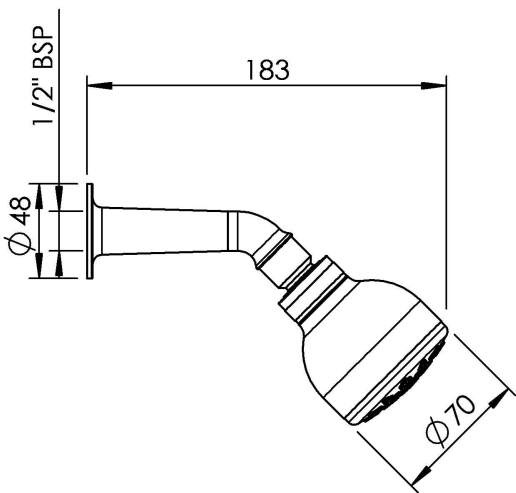

ECHO SHOWER ROSE

CONSTRUCTION: Brass

CLASSIFICATION: Suitable for all pressures

INLET CONNECTIONS: 1/2" BSP

WORKING PRESSURE: 55 - 1000kPa

WATER FLOW RATE: 8.0 l/m on mains pressure - 9.5 l/m on low pressure

- Single function
- Removable 9.0 l/pm flow restrictor
- 3 star WELS rated on mains pressure (8.0 l/pm)
- 2 star WELS rated on low pressure (9.5 l/pm)
- 5 year warranty

E9502

Chrome

<http://www.methven.com/nz/our-other-brands/echo/echo-shower-rose>