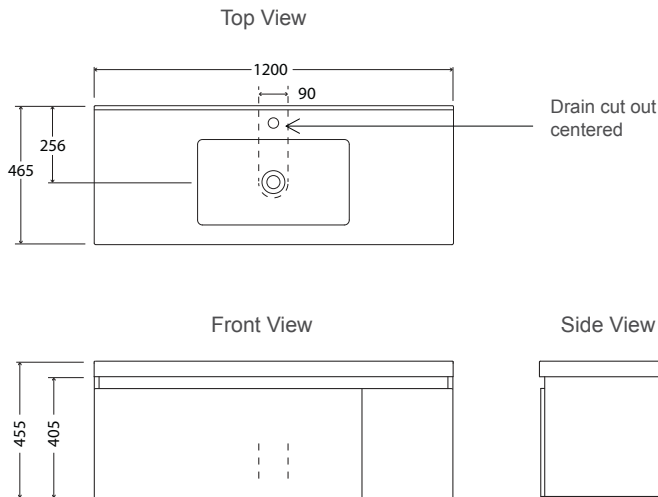

Valencia™ 1200mm Single Drawer and Cupboard Vanity - Single bowl

Classically modern, with clean contemporary lines, this vanity comes with one deep, partitioned drawer, one cupboard and one integrated bowl. It provides functional storage and generous bench space for day to day items.

Features

- Wall-hung.
- 3 colour options.
- Optional coloured insert strips for white cabinet.
- Single integrated bowl with overflow.
- One pre-drilled tap hole.
- One spacious, deep, soft-close drawer.
- One cupboard.
- One set of partitions for keeping tall products standing upright & organised.
- Moisture resistant exterior.
- Fully enclosed rear for easy installation.

Included Components

- Vanity cabinet.
- Vanity top.
- Chrome overflow covers.

Technical Details

Product Codes			
1200mm Vanity	Wall Hung	Optional Inserts (For white vanity only)	
White	77300A-0	Double Silver	99768A-1D-SH
Salty Elm	77300A-LW	Salty Elm	99776A-1D-LW
Scorched Oak	77300A-DW	Scorched Oak	99772A-1D-DW