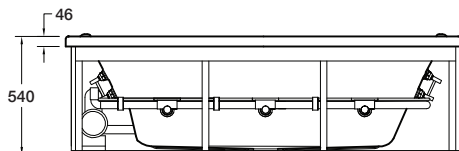

Waste not included

White SlimJet™

Colour/Finish	White
Material	Duracryl® Acrylic
Fittings	Chrome jets or White SlimJets™ Chrome or White suction cover
Controls	Electronic switch. Manual airflow control
Pump	Hot
Number of Jets	14 adjustable jets: 8 back jets and 6 body jets
Upstand	12.5mm upstand for watertightness
Included Components	Timber Frame Bodyguard® safety valve

Size	External Dimensions (mm)			Internal Dimensions (mm)			Volume (L)
	Length	Width	Depth	Max Bathing Depth	Seating Base Width	Base Length	Full Capacity
1800 x 900mm	1800	900	540 min	520	480	1240	385

Product	Chrome jets	White SlimJets
1800 x 900mm Pump Access ABC	45812A-ABCP5-0	45812A-ABCP5-0W
1800 x 900mm Pump Access DEF	45812A-DEFP5-0	45812A-DEFP5-0W

Top View

Front View

Side View

All measurements shown are in millimetres.
Sizes are approximate.
1201142-A04-B June 2012

New Zealand
133 Diana Drive, Glenfield, Auckland, New Zealand
PO Box 100-146 NSMC, Auckland, 0745
Ph: 0800 100 382 Fax: 0800 66 44 88
www.Englefield.co.nz