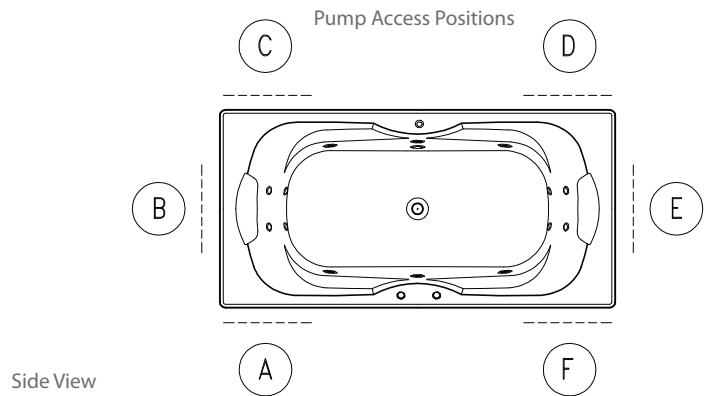

Waste not included

White SlimJet™

Colour/Finish	White
Material	Duracryl® Acrylic
Fittings	Chrome jets or White SlimJets™ Chrome or White suction cover
Controls	Electronic switch. Manual airflow control
Pump	Hot
Number of Jets	14 adjustable jets: 8 back jets and 6 body jets
Upstand	12.5mm upstand for watertightness
Included Components	Timber Frame Bodyguard® safety valve

Size	External Dimensions (mm)			Internal Dimensions (mm)			Volume (L)
	Length	Width	Depth	Max Bathing Depth	Seating Base Width	Base Length	Full Capacity
1800 x 900mm	1800	900	540 min	520	480	1240	385

Product	Chrome jets	White SlimJets
1800 x 900mm Pump Access ABC	45812A-ABCP5-0	45812A-ABCP5-0W
1800 x 900mm Pump Access DEF	45812A-DEFP5-0	45812A-DEFP5-0W

Top View

Front View

Side View

All measurements shown are in millimetres.
Sizes are approximate.
1201142-A04-B June 2012

New Zealand
133 Diana Drive, Glenfield, Auckland, New Zealand
PO Box 100-146 NSMC, Auckland, 0745
Ph: 0800 100 382 Fax: 0800 66 44 88
www.Englefield.co.nz