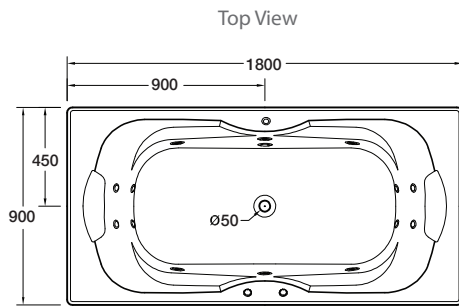

Sapphire™ Rectangular Spa Bath (2 Person)

The Sapphire Rectangular Spa has 14 adjustable body massage jets. Generous proportions make it ideal for two people to enjoy. Stretch out and relax in this gently contoured spa bath.

Waste not included

White SlimJet™

Colour/Finish	White
Material	Duracryl® Acrylic
Fittings	Chrome jets or White SlimJets™ Chrome or White suction cover
Controls	Electronic switch. Manual airflow control
Pump	Hot
Number of Jets	14 adjustable jets: 8 back jets and 6 body jets
Upstand	12.5mm upstand for watertightness
Included Components	Timber Frame Bodyguard® safety valve

Size	External Dimensions (mm)			Internal Dimensions (mm)			Volume (L)
	Length	Width	Depth	Max Bathing Depth	Seating Base Width	Base Length	Full Capacity
1800 x 900mm	1800	900	540 min	520	480	1240	385

Product	Chrome jets	White SlimJets
1800 x 900mm Pump Access ABC	45812A-ABCP5-0	45812A-ABCP5-0W
1800 x 900mm Pump Access DEF	45812A-DEFP5-0	45812A-DEFP5-0W

Top View

Front View

Side View

All measurements shown are in millimetres.
Sizes are approximate.
1201142-A04-B June 2012

New Zealand
133 Diana Drive, Glenfield, Auckland, New Zealand
PO Box 100-146 NSMC, Auckland, 0745
Ph: 0800 100 382 Fax: 0800 66 44 88
www.Englefield.co.nz