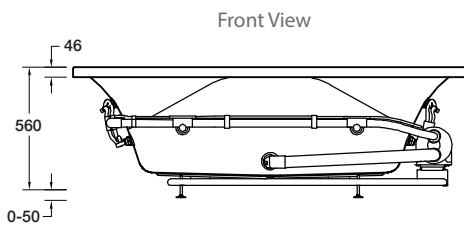

## Studio II™ Rectangular Spa Bath (Symmetrical)

The Studio Rectangular Spa with 13 adjustable body massage jets, is extra deep, with dual contoured lumbar support and contoured arm rests. It has a central waste location and removable pillows to allow for relaxed bathing from either end.

<b>Colour/Finish Material</b>	White Duracryl® Acrylic
<b>Fittings</b>	Chrome jets Chrome suction cover
<b>Controls Pump</b>	Electronic switch. Manual airflow control Hot
<b>Number of Jets</b>	13 adjustable jets: 8 back jets and 5 body jets
<b>Upstand</b>	12.5mm upstand for watertightness
<b>Included Components</b>	Steel support frame with adjustable feet Bodyguard® safety valve Studio Pillow (Charcoal) x 2

Size	External Dimensions (mm)			Internal Dimensions (mm)			Volume (L)
	Length	Width	Depth	Max Bathing Depth	Sitting Width (at hip height)	Base Length	Full Capacity
1800 x 760mm	1796	760	560 min	510	450	1200	400

Product	Chrome jets
1800 x 760mm Pump Access ABC	1062A-ABCP5-0
1850 x 950mm Pump Access DEF	1062A-DEFP5-0

All measurements shown are in millimetres.  
Sizes are approximate.  
1183747-A04-D Aug 2021

**New Zealand**  
133 Diana Drive, Glenfield, Auckland, New Zealand  
PO Box 100-146 NSMC, Auckland, 0745  
Ph: 0800 100 382 Fax: 0800 66 44 88  
www.Englefield.co.nz