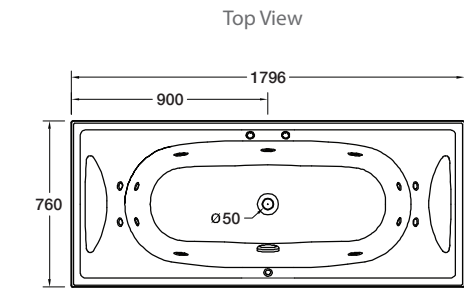

## Studio II™ Rectangular Spa Bath (Symmetrical)

The Studio Rectangular Spa with 13 adjustable body massage jets, is extra deep, with dual contoured lumbar support and contoured arm rests. It has a central waste location and removable pillows to allow for relaxed bathing from either end.

<b>Colour/Finish Material</b>	White Duracryl® Acrylic
<b>Fittings</b>	Chrome jets Chrome suction cover
<b>Controls Pump</b>	Electronic switch. Manual airflow control Hot
<b>Number of Jets</b>	13 adjustable jets: 8 back jets and 5 body jets
<b>Upstand</b>	12.5mm upstand for watertightness
<b>Included Components</b>	Steel support frame with adjustable feet Bodyguard® safety valve Studio Pillow (Charcoal) x 2

Size	External Dimensions (mm)			Internal Dimensions (mm)			Volume (L)
	Length	Width	Depth	Max Bathing Depth	Sitting Width (at hip height)	Base Length	Full Capacity
1800 x 760mm	1796	760	560 min	510	450	1200	400

Product	Chrome jets
1800 x 760mm Pump Access ABC	1062A-ABCP5-0
1850 x 950mm Pump Access DEF	1062A-DEFP5-0

All measurements shown are in millimetres.  
Sizes are approximate.  
1183747-A04-D Aug 2021

**New Zealand**  
133 Diana Drive, Glenfield, Auckland, New Zealand  
PO Box 100-146 NSMC, Auckland, 0745  
Ph: 0800 100 382 Fax: 0800 66 44 88  
www.Englefield.co.nz