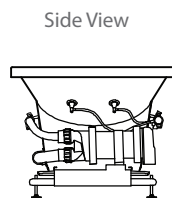

## Studio II™ Rectangular Spa Bath (Symmetrical)

The Studio Rectangular Spa with 13 adjustable body massage jets, is extra deep, with dual contoured lumbar support and contoured arm rests. It has a central waste location and removable pillows to allow for relaxed bathing from either end.

<b>Colour/Finish Material</b>	White Duracryl® Acrylic
<b>Fittings</b>	Chrome jets Chrome suction cover
<b>Controls Pump</b>	Electronic switch. Manual airflow control Hot
<b>Number of Jets</b>	13 adjustable jets: 8 back jets and 5 body jets
<b>Upstand</b>	12.5mm upstand for watertightness
<b>Included Components</b>	Steel support frame with adjustable feet Bodyguard® safety valve Studio Pillow (Charcoal) x 2

Size	External Dimensions (mm)			Internal Dimensions (mm)			Volume (L)
	Length	Width	Depth	Max Bathing Depth	Sitting Width (at hip height)	Base Length	Full Capacity
1800 x 760mm	1796	760	560 min	510	450	1200	400

Product	Chrome jets
1800 x 760mm Pump Access ABC	1062A-ABCP5-0
1850 x 950mm Pump Access DEF	1062A-DEFP5-0

All measurements shown are in millimetres.  
Sizes are approximate.  
1183747-A04-D Aug 2021

**New Zealand**  
133 Diana Drive, Glenfield, Auckland, New Zealand  
PO Box 100-146 NSMC, Auckland, 0745  
Ph: 0800 100 382 Fax: 0800 66 44 88  
www.Englefield.co.nz