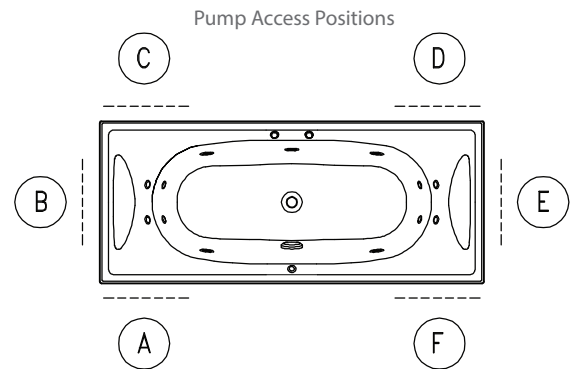

## Studio II™ Rectangular Spa Bath (Symmetrical)

The Studio Rectangular Spa with 13 adjustable body massage jets, is extra deep, with dual contoured lumbar support and contoured arm rests. It has a central waste location and removable pillows to allow for relaxed bathing from either end.

<b>Colour/Finish Material</b>	White Duracryl® Acrylic
<b>Fittings</b>	Chrome jets Chrome suction cover
<b>Controls Pump</b>	Electronic switch. Manual airflow control Hot
<b>Number of Jets</b>	13 adjustable jets: 8 back jets and 5 body jets
<b>Upstand</b>	12.5mm upstand for watertightness
<b>Included Components</b>	Steel support frame with adjustable feet Bodyguard® safety valve Studio Pillow (Charcoal) x 2

Size	External Dimensions (mm)			Internal Dimensions (mm)			Volume (L)
	Length	Width	Depth	Max Bathing Depth	Sitting Width (at hip height)	Base Length	Full Capacity
1800 x 760mm	1796	760	560 min	510	450	1200	400

Product	Chrome jets
1800 x 760mm Pump Access ABC	1062A-ABCP5-0
1850 x 950mm Pump Access DEF	1062A-DEFP5-0

All measurements shown are in millimetres.  
Sizes are approximate.  
1183747-A04-D Aug 2021

**New Zealand**  
133 Diana Drive, Glenfield, Auckland, New Zealand  
PO Box 100-146 NSMC, Auckland, 0745  
Ph: 0800 100 382 Fax: 0800 66 44 88  
www.Englefield.co.nz