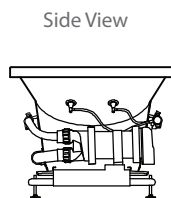

White SlimJet™

- Colour/Finish Material** White Duracryl® Acrylic
- Fittings** Chrome jets or White SlimJets™
Chrome or White suction cover
- Controls Pump** Electronic switch. Manual airflow control
Hot
- Number of Jets** 13 adjustable jets: 8 back jets and 5 body jets
- Upstand** 12.5mm upstand for watertightness
- Included Components** Steel support frame with adjustable feet
Bodyguard® safety valve
Studio Pillow (Charcoal) x 2

Size	External Dimensions (mm)			Internal Dimensions (mm)			Volume (L)
	Length	Width	Depth	Max Bathing Depth	Seating Base Width	Base Length	Full Capacity
1800 x 760mm	1796	760	560 min	510	450	1200	400

Product	Chrome jets	White SlimJets
1800 x 760mm Pump Access ABC	1062A-ABCP5-0	1062A-ABCP5-0W
1850 x 950mm Pump Access DEF	1062A-DEFP5-0	1062A-DEFP5-0W