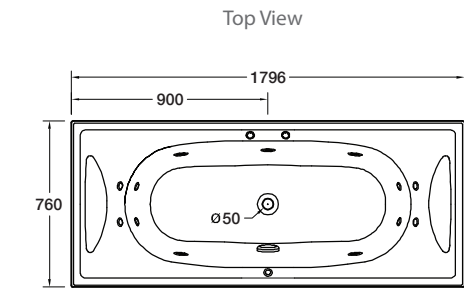

Studio II™ Rectangular Spa Bath (2 Person)

The Studio Rectangular Spa with 13 adjustable body massage jets, is extra deep, with dual contoured lumbar support and contoured arm rests. The central waste location and removable pillows allow two to bathe in comfort.

White SlimJet™

- Colour/Finish Material** White Duracryl® Acrylic
- Fittings** Chrome jets or White SlimJets™
Chrome or White suction cover
- Controls Pump** Electronic switch. Manual airflow control
Hot
- Number of Jets** 13 adjustable jets: 8 back jets and 5 body jets
- Upstand** 12.5mm upstand for watertightness
- Included Components** Steel support frame with adjustable feet
Bodyguard® safety valve
Studio Pillow (Charcoal) x 2

Size	External Dimensions (mm)			Internal Dimensions (mm)			Volume (L)
	Length	Width	Depth	Max Bathing Depth	Seating Base Width	Base Length	Full Capacity
1800 x 760mm	1796	760	560 min	510	450	1200	400

Product	Chrome jets	White SlimJets
1800 x 760mm Pump Access ABC	1062A-ABCP5-0	1062A-ABCP5-0W
1850 x 950mm Pump Access DEF	1062A-DEFP5-0	1062A-DEFP5-0W

All measurements shown are in millimetres.
Sizes are approximate.
1183747-A04-A Sep 2011

New Zealand
133 Diana Drive, Glenfield, Auckland, New Zealand
PO Box 100-146 NSMC, Auckland, 0745
Ph: 0800 100 382 Fax: 0800 66 44 88
www.Englefield.co.nz