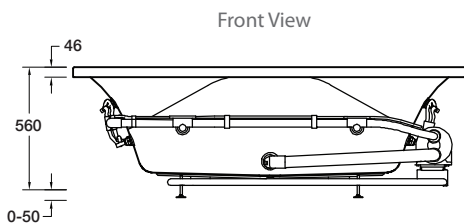

Studio II™ Rectangular Spa Bath (2 Person)

The Studio Rectangular Spa with 13 adjustable body massage jets, is extra deep, with dual contoured lumbar support and contoured arm rests. The central waste location and removable pillows allow two to bathe in comfort.

White SlimJet™

- Colour/Finish Material** White Duracryl® Acrylic
- Fittings** Chrome jets or White SlimJets™
Chrome or White suction cover
- Controls Pump** Electronic switch. Manual airflow control
Hot
- Number of Jets** 13 adjustable jets: 8 back jets and 5 body jets
- Upstand** 12.5mm upstand for watertightness
- Included Components** Steel support frame with adjustable feet
Bodyguard® safety valve
Studio Pillow (Charcoal) x 2

Size	External Dimensions (mm)			Internal Dimensions (mm)			Volume (L)
	Length	Width	Depth	Max Bathing Depth	Seating Base Width	Base Length	Full Capacity
1800 x 760mm	1796	760	560 min	510	450	1200	400

Product	Chrome jets	White SlimJets
1800 x 760mm Pump Access ABC	1062A-ABCP5-0	1062A-ABCP5-0W
1850 x 950mm Pump Access DEF	1062A-DEFP5-0	1062A-DEFP5-0W