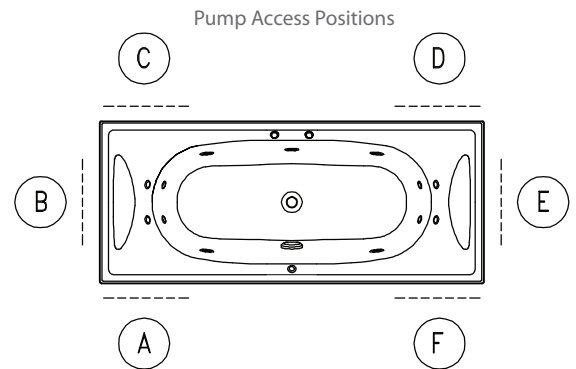

Studio II™ Rectangular Spa Bath (2 Person)

The Studio Rectangular Spa with 13 adjustable body massage jets, is extra deep, with dual contoured lumbar support and contoured arm rests. The central waste location and removable pillows allow two to bathe in comfort.

White SlimJet™

- Colour/Finish Material** White Duracryl® Acrylic
- Fittings** Chrome jets or White SlimJets™
Chrome or White suction cover
- Controls Pump** Electronic switch. Manual airflow control
Hot
- Number of Jets** 13 adjustable jets: 8 back jets and 5 body jets
- Upstand** 12.5mm upstand for watertightness
- Included Components** Steel support frame with adjustable feet
Bodyguard® safety valve
Studio Pillow (Charcoal) x 2

Size	External Dimensions (mm)			Internal Dimensions (mm)			Volume (L)
	Length	Width	Depth	Max Bathing Depth	Seating Base Width	Base Length	Full Capacity
1800 x 760mm	1796	760	560 min	510	450	1200	400

Product	Chrome jets	White SlimJets
1800 x 760mm Pump Access ABC	1062A-ABCP5-0	1062A-ABCP5-0W
1850 x 950mm Pump Access DEF	1062A-DEFP5-0	1062A-DEFP5-0W