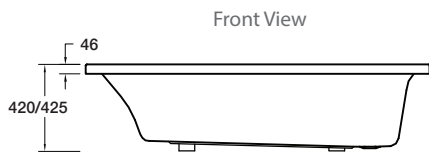

Valencia™ Rectangular Bath

The Valencia Rectangular Bath is a modern, spacious design, with generous internal dimensions for bathing and contoured back rest.

- Colour/Finish** White
- Material** Duracryl® Acrylic
- Upstand** 12.5mm upstand for watertightness
- Optional Accessories** Flat Pack Timber Frame
Bath Wall 2-Sided Flat
Apron Panel 2-Sided
Apron Panel 1-Sided
Ario Rectangular Pillow (Charcoal)

Size	External Dimensions (mm)			Internal Dimensions (mm)			Volume (L)
	Length	Width	Depth	Max Bathing Depth	Seating Base Width	Base Length	Full Capacity
1670 x 760mm	1670	758	425	405	510	1250	320
1520 x 760mm	1517	758	420	405	510	1100	280