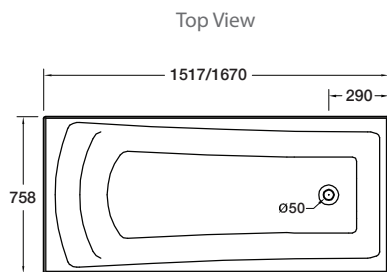

Valencia™ Rectangular Bath

The Valencia Rectangular Bath is a modern, spacious design, with generous internal dimensions for bathing and contoured back rest.

- Colour/Finish** White
- Material** Duracryl® Acrylic
- Upstand** 12.5mm upstand for watertightness
- Optional Accessories** Flat Pack Timber Frame
Bath Wall 2-Sided Flat
Apron Panel 2-Sided
Apron Panel 1-Sided
Ario Rectangular Pillow (Charcoal)

Size	External Dimensions (mm)			Internal Dimensions (mm)			Volume (L)
	Length	Width	Depth	Max Bathing Depth	Seating Base Width	Base Length	Full Capacity
1670 x 760mm	1670	758	425	405	510	1250	320
1520 x 760mm	1517	758	420	405	510	1100	280

Product	1670 x 760mm	1520 x 760mm
Bath	1071A-0	1072A-0
Flat Pack Timber Frame	1141302	1141301
Bath Wall 2-Sided Flat	C0930A-0	C0928A-0
Apron Panel 2-Sided	C0464A-0	C0463A-0
Apron Panel 1-Sided	C0444A-0	C0443A-0
Ario Rectangular Pillow (Charcoal)	1091A-58	

All measurements shown are in millimetres.
 Sizes are approximate.
 1183709-A04-C Aug 2015

Trusted in New Zealand Since 1982

New Zealand
 133 Diana Drive, Glenfield, Auckland, New Zealand
 PO Box 100-146 NSMC, Auckland, 0745
 Ph: 0800 100 382 Fax: 0800 66 44 88
www.Englefield.co.nz