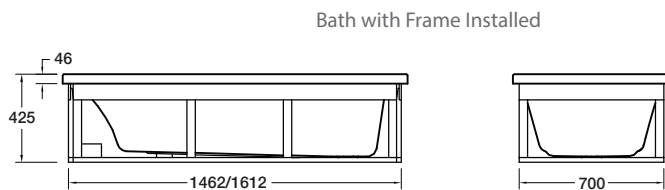

Valencia™ Rectangular Bath

The Valencia Rectangular Bath is a modern, spacious design, with generous internal dimensions for bathing and contoured back rest.

- Colour/Finish** White
- Material** Duracryl® Acrylic
- Upstand** 12.5mm upstand for watertightness
- Optional Accessories** Flat Pack Timber Frame
Bath Wall 2-Sided Flat
Apron Panel 2-Sided
Apron Panel 1-Sided
Ario Rectangular Pillow (Charcoal)

Size	External Dimensions (mm)			Internal Dimensions (mm)			Volume (L)
	Length	Width	Depth	Max Bathing Depth	Seating Base Width	Base Length	Full Capacity
1670 x 760mm	1670	758	425	405	510	1250	320
1520 x 760mm	1517	758	420	405	510	1100	280

Product	1670 x 760mm	1520 x 760mm
Bath	1071A-0	1072A-0
Flat Pack Timber Frame	1141302	1141301
Bath Wall 2-Sided Flat	C0930A-0	C0928A-0
Apron Panel 2-Sided	C0464A-0	C0463A-0
Apron Panel 1-Sided	C0444A-0	C0443A-0
Ario Rectangular Pillow (Charcoal)	1091A-58	

All measurements shown are in millimetres.
 Sizes are approximate.
 1183709-A04-C Aug 2015

Trusted in New Zealand Since 1982

New Zealand
 133 Diana Drive, Glenfield, Auckland, New Zealand
 PO Box 100-146 NSMC, Auckland, 0745
 Ph: 0800 100 382 Fax: 0800 66 44 88
www.Englefield.co.nz