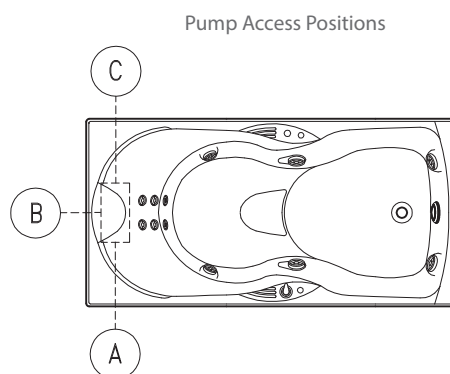

Evora™ Hydrotherapy Massage Rectangular Spa Bath

The Evora spa delivers a luxurious hydrotherapy massage with a total of 12 adjustable massage jets, allowing bather to recline comfortably with an integral headrest and contoured seating.

Colour/Finish Material	White Duracryl® Acrylic
Fittings	Chrome jets Chrome diverter valves Chrome suction cover
Controls	Electronic switch. Manual airflow control and diverter valves
Pump	Hot
Number of Jets	12 adjustable jets: 6 recessed back jets, 4 body jets and 2 rotary jets
Included Components	Steel support frame with adjustable feet Bodyguard® safety valve Removable recessed pillows (Charcoal) x 1

Size	External Dimensions (mm)			Internal Dimensions (mm)			Volume (L)
	Length	Width	Depth	Max Bathing Depth	Seating Base Width	Base Length	Full Capacity
1800 x 900mm	1800	900	595	540	550	1250	490
1670 x 900mm	1675	900	595	540	550	1125	450

Product	1800 x 900mm	1670 x 900mm
Pump Access A		11209A-CA1-0
Pump Access B		11209A-CA2-0
Pump Access AB	11208A-CA1-0	
Pump Access C	11208A-CA3-0	11209A-CA3-0

All measurements shown are in millimetres.
Sizes are approximate.
1183738-A04-C April 2015