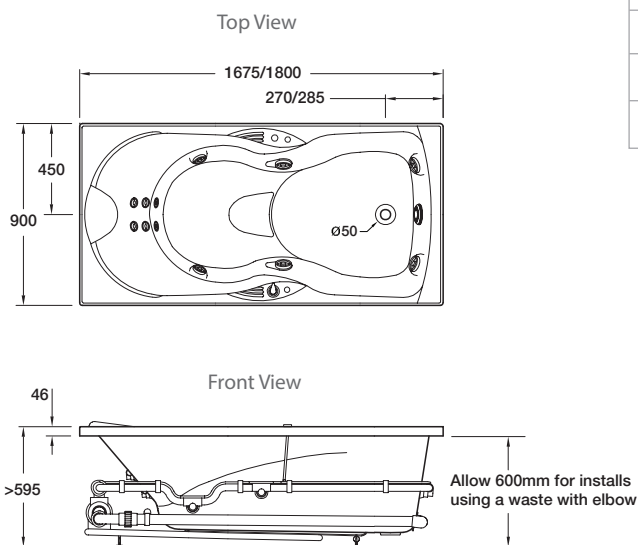

Evora™ Hydrotherapy Massage Rectangular Spa Bath

The Evora spa delivers a luxurious hydrotherapy massage with a total of 12 adjustable massage jets, allowing bather to recline comfortably with an integral headrest and contoured seating.

Colour/Finish Material	White Duracryl® Acrylic
Fittings	Chrome jets Chrome diverter valves Chrome suction cover
Controls	Electronic switch. Manual airflow control and diverter valves
Pump	Hot
Number of Jets	12 adjustable jets: 6 recessed back jets, 4 body jets and 2 rotary jets
Included Components	Steel support frame with adjustable feet Bodyguard® safety valve Removable recessed pillows (Charcoal) x 1

Size	External Dimensions (mm)			Internal Dimensions (mm)			Volume (L)
	Length	Width	Depth	Max Bathing Depth	Seating Base Width	Base Length	Full Capacity
1800 x 900mm	1800	900	595	540	550	1250	490
1670 x 900mm	1675	900	595	540	550	1125	450

Product	1800 x 900mm	1670 x 900mm
Pump Access A		11209A-CA1-0
Pump Access B		11209A-CA2-0
Pump Access AB	11208A-CA1-0	
Pump Access C	11208A-CA3-0	11209A-CA3-0

All measurements shown are in millimetres.
Sizes are approximate.
1183738-A04-C April 2015