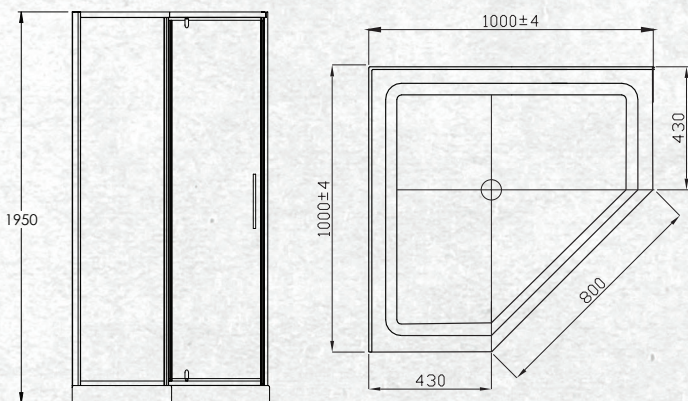

BRIGHTON ANGLED 1000 X 1000MM

Brighton Angled Flat Wall

FLAT LINER	WHITE	CHROME
1000 x 1000 Brighton Angled	(7)717903	(7)717909
SIDE MOULDED WALL	WHITE	CHROME
1000 x 1000 Brighton Angled	(7)717904	(7)717910
CORNER MOULDED WALL	WHITE	CHROME
1000 x 1000 Brighton Angled	(7)717905	(7)717911

### SPECIFICATION

- European Senosan wall liner – coated with antibac hygienic surface
- EnduroShield pre-coated glass – EnduroShield protects against staining, build-up and etching caused by soap scum, lime scale, dirt, grime, salt and chlorine spray
- White powder coated and metallic anodised
- 6mm toughened safety glass meeting all NZ standards
- Tray: Fibreglass reinforced acrylic with a 30mm upstand
- Includes an easy clean shower waste and adhesive & sealant pack
- Showers suitable for both tiled and acrylic walls
- 5 year warranty
- Stainless steel pivot block
- 1950mm door height
- Aluminium magnet seals