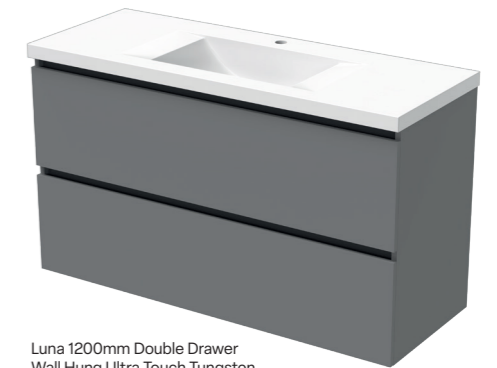

Luna 1200mm Double Drawer Wall Hung Ultra Touch Tungsten