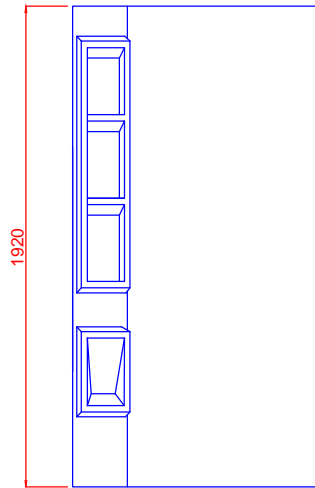

1920 mm 3 sided Wall liners (Corner Moulded Soap recess)			
Size	Dimension A (mm)	Dimension B (mm)	Dimension C (mm)
900x900 Alcove	658	668	887
900x1000x900 Alcove	658	768	887
1000x900x1000 Alcove	758	668	987
1000x1000 Alcove	758	768	987

3 SIDED WALL LINER - LEFT HAND

3 SIDED WALL LINER - RIGHT HAND