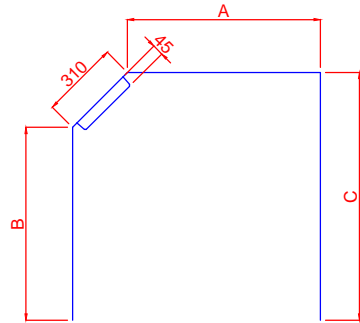

1920 mm 3 sided Wall liners (Corner Moulded Soap recess)			
Size	Dimension A (mm)	Dimension B (mm)	Dimension C (mm)
900x900 Alcove	658	668	887
900x1000x900 Alcove	658	768	887
1000x900x1000 Alcove	758	668	987
1000x1000 Alcove	758	768	987

3 SIDED WALL LINER - LEFT HAND

3 SIDED WALL LINER - RIGHT HAND