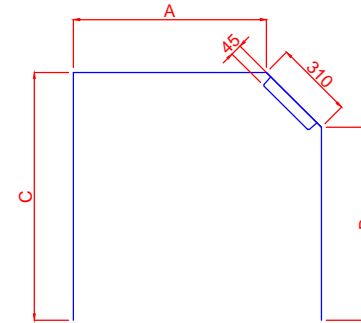

1920 mm 3 sided Wall liners (Corner Moulded Soap recess)			
Size	Dimension A (mm)	Dimension B (mm)	Dimension C (mm)
900x900 Alcove	658	668	887
900x1000x900 Alcove	658	768	887
1000x900x1000 Alcove	758	668	987
1000x1000 Alcove	758	768	987

3 SIDED WALL LINER - LEFT HAND

3 SIDED WALL LINER - RIGHT HAND