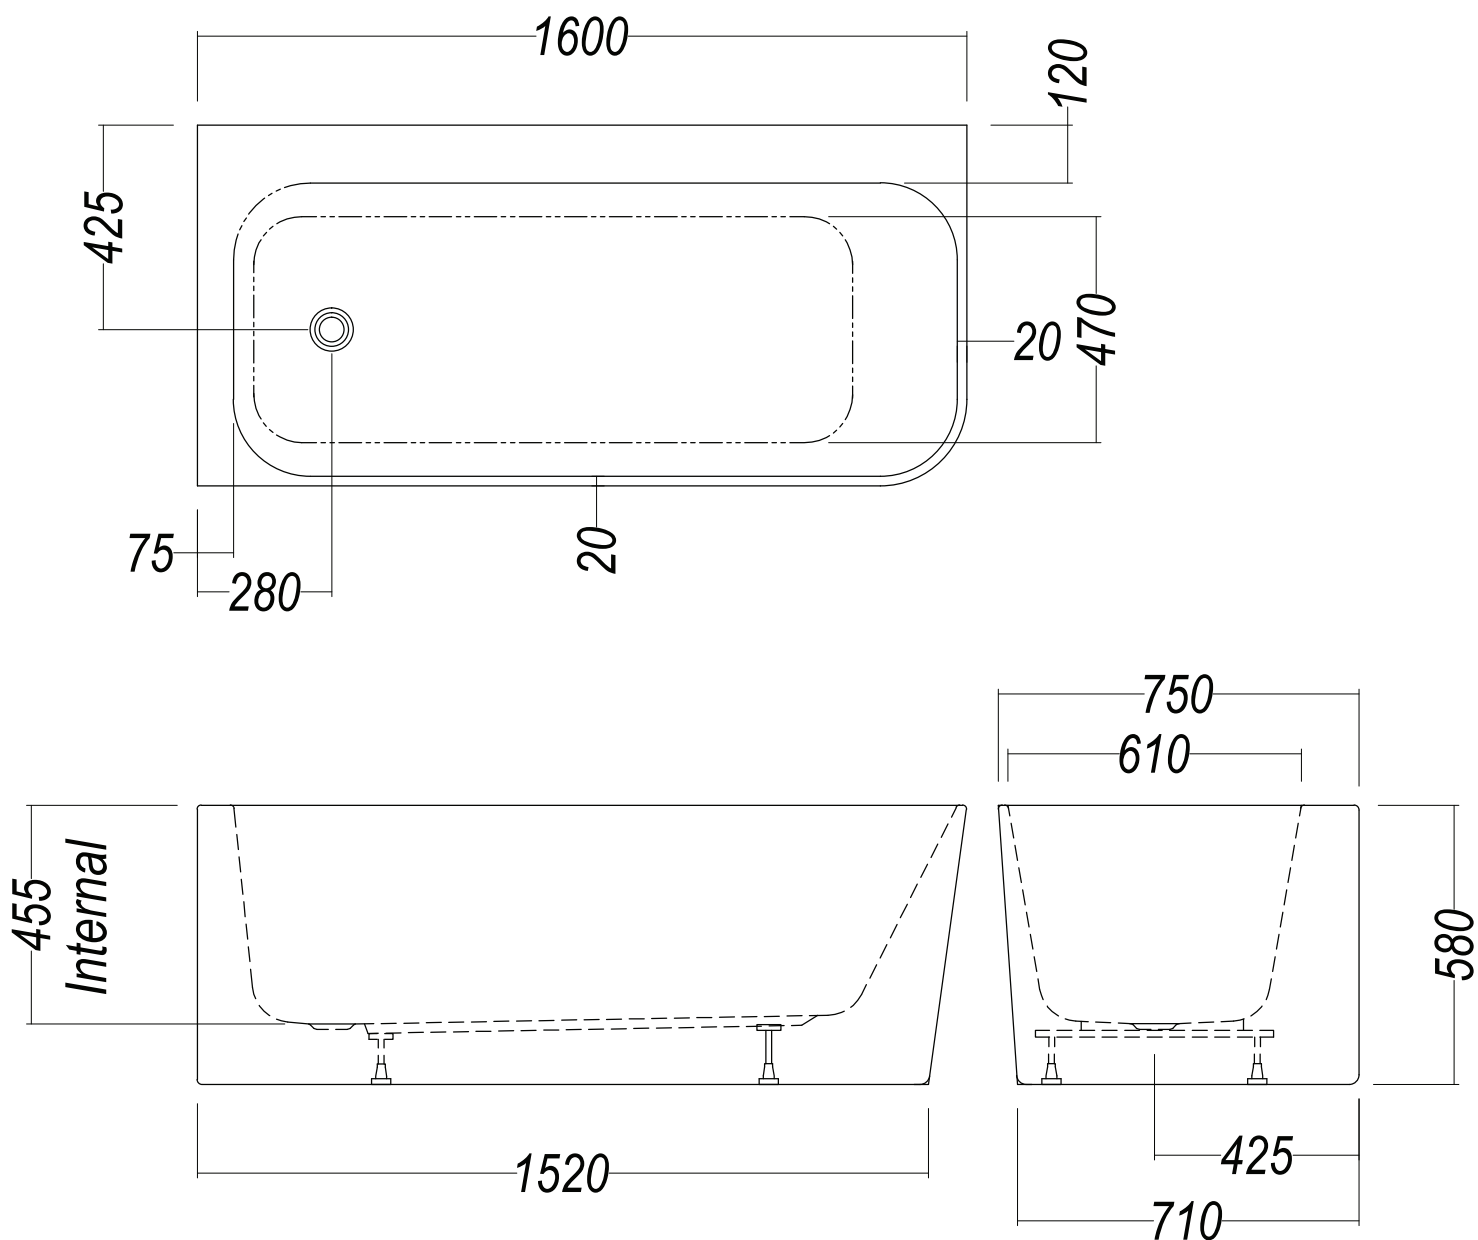

# CONTRO Left Hand

250 litres measured 80mm down from top perimeter