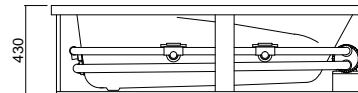

## PACIFIC 1525

Height includes upstand

Height includes upstand

Height includes upstand

Height includes upstand

100 litre working water capacity

Internal depth-370mm (excludes upstand)

Nominal framed bath & spa bath height - 430mm  
(includes perimeter upstand)

## PACIFIC 1655

Height includes upstand

Height includes upstand

Height includes upstand

Height includes upstand

110 litre working water capacity

Internal depth-370mm (excludes upstand)

Nominal framed bath & spa bath height - 430mm  
(includes perimeter upstand)