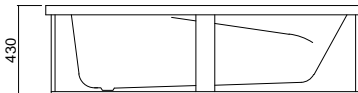

## PACIFIC 1525

Height includes upstand

Height includes upstand

Height includes upstand

Height includes upstand

100 litre working water capacity

Internal depth-370mm (excludes upstand)

Nominal framed bath & spa bath height - 430mm  
(includes perimeter upstand)

## PACIFIC 1655

Height includes upstand

Height includes upstand

Height includes upstand

Height includes upstand

110 litre working water capacity

Internal depth-370mm (excludes upstand)

Nominal framed bath & spa bath height - 430mm  
(includes perimeter upstand)