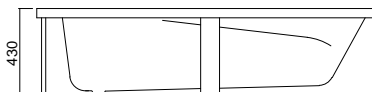

## PACIFIC 1525

Height includes upstand

Height includes upstand

Height includes upstand

Height includes upstand

100 litre working water capacity

Internal depth-370mm (excludes upstand)

Nominal framed bath & spa bath height - 430mm  
(includes perimeter upstand)

## PACIFIC 1655

Height includes upstand

Height includes upstand

Height includes upstand

Height includes upstand

110 litre working water capacity

Internal depth-370mm (excludes upstand)

Nominal framed bath & spa bath height - 430mm  
(includes perimeter upstand)