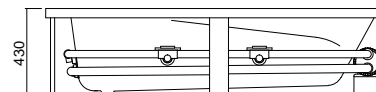

## PACIFIC 1525

Height includes upstand

Height includes upstand

Height includes upstand

Height includes upstand

100 litre working water capacity

Internal depth-370mm (excludes upstand)

Nominal framed bath & spa bath height - 430mm  
(includes perimeter upstand)

## PACIFIC 1655

Height includes upstand

Height includes upstand

Height includes upstand

Height includes upstand

110 litre working water capacity

Internal depth-370mm (excludes upstand)

Nominal framed bath & spa bath height - 430mm  
(includes perimeter upstand)