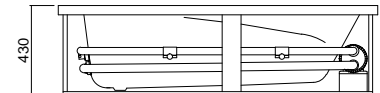

## PACIFIC 1525

Height includes upstand

Height includes upstand

Height includes upstand

Height includes upstand

100 litre working water capacity

Internal depth-370mm (excludes upstand)

Nominal framed bath & spa bath height - 430mm  
(includes perimeter upstand)

## PACIFIC 1655

Height includes upstand

Height includes upstand

Height includes upstand

Height includes upstand

110 litre working water capacity

Internal depth-370mm (excludes upstand)

Nominal framed bath & spa bath height - 430mm  
(includes perimeter upstand)