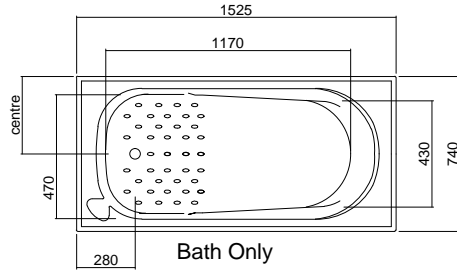

## PACIFIC 1525

Height includes upstand

Height includes upstand

Height includes upstand

Height includes upstand

100 litre working water capacity

Internal depth-370mm (excludes upstand)

Nominal framed bath & spa bath height - 430mm  
(includes perimeter upstand)

## PACIFIC 1655

Height includes upstand

Height includes upstand

Height includes upstand

Height includes upstand

110 litre working water capacity

Internal depth-370mm (excludes upstand)

Nominal framed bath & spa bath height - 430mm  
(includes perimeter upstand)