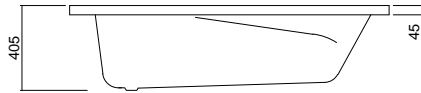

## PACIFIC 1525

Height includes upstand

Height includes upstand

Height includes upstand

Height includes upstand

100 litre working water capacity

Internal depth-370mm (excludes upstand)

Nominal framed bath & spa bath height - 430mm  
(includes perimeter upstand)

## PACIFIC 1655

Height includes upstand

Height includes upstand

Height includes upstand

Height includes upstand

110 litre working water capacity

Internal depth-370mm (excludes upstand)

Nominal framed bath & spa bath height - 430mm  
(includes perimeter upstand)