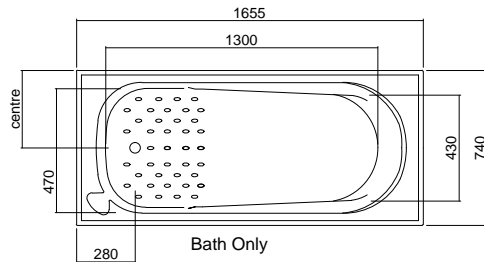

## PACIFIC 1525

Height includes upstand

Height includes upstand

Height includes upstand

Height includes upstand

100 litre working water capacity

Internal depth-370mm (excludes upstand)

Nominal framed bath & spa bath height - 430mm  
(includes perimeter upstand)

## PACIFIC 1655

Height includes upstand

Height includes upstand

Height includes upstand

Height includes upstand

110 litre working water capacity

Internal depth-370mm (excludes upstand)

Nominal framed bath & spa bath height - 430mm  
(includes perimeter upstand)