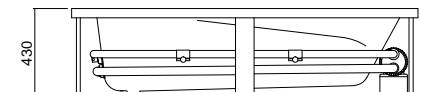

## PACIFIC 1525

Height includes upstand

Height includes upstand

Height includes upstand

Height includes upstand

100 litre working water capacity

Internal depth-370mm (excludes upstand)

Nominal framed bath & spa bath height - 430mm  
(includes perimeter upstand)

## PACIFIC 1655

Height includes upstand

Height includes upstand

Height includes upstand

Height includes upstand

110 litre working water capacity

Internal depth-370mm (excludes upstand)

Nominal framed bath & spa bath height - 430mm  
(includes perimeter upstand)