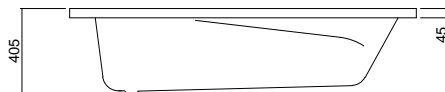

## PACIFIC 1525

Height includes upstand

Height includes upstand

Height includes upstand

Height includes upstand

100 litre working water capacity

Internal depth-370mm (excludes upstand)

Nominal framed bath & spa bath height - 430mm  
(includes perimeter upstand)

## PACIFIC 1655

Height includes upstand

Height includes upstand

Height includes upstand

Height includes upstand

110 litre working water capacity

Internal depth-370mm (excludes upstand)

Nominal framed bath & spa bath height - 430mm  
(includes perimeter upstand)