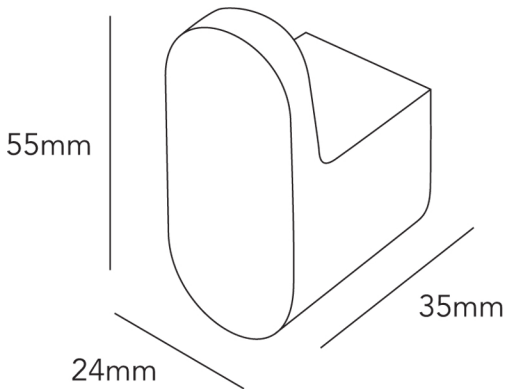

ANNEX ROBE HOOK
24x55x35
ANRH

MEASUREMENTS SUBJECT TO MANUFACTURING TOLERANCE