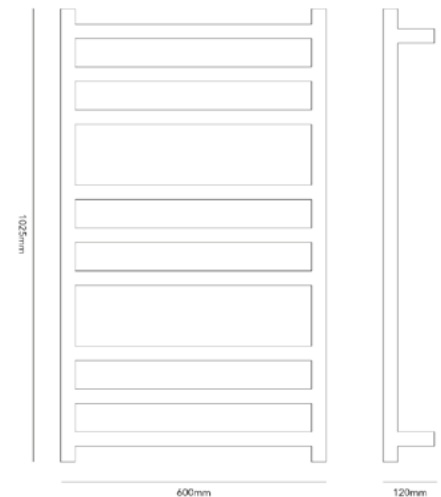

WIDE 9 RAIL

697175

1025(H) x 600(W) x 120mm(D)

Stainless Steel in a durable construction with a high polish
 IP45 rating for use in ZONE 1 – able to be positioned almost anywhere in the bathroom
 AS/NZS 60335 compliant
 Dual wiring: power connection available on the left or the right

SPECIFICATIONS

CODE	Finish	IP Rating	Rails	Height	Width	Depth	Width Centres	Vertical Centres	Watts	Concealed Wire	Dual Wire
697175	S/S	IP45	9	1025	600	120	570	825	135	Y	Y