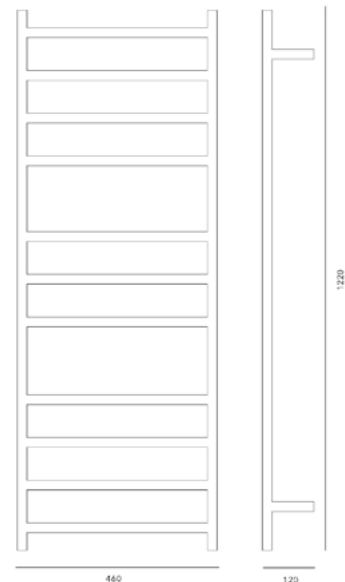

WIDE 11 RAIL

697174

1220(H) x 460(W) x 120mm(D)

Stainless Steel in a durable construction with a high polish
 IP45 rating for use in ZONE 1 – able to be positioned almost anywhere in the bathroom
 AS/NZS 60335 compliant
 Dual wiring: power connection available on the left or the right

SPECIFICATIONS

CODE	Finish	IP Rating	Rails	Height	Width	Depth	Width Centres	Vertical Centres	Watts	Concealed Wire	Dual Wire
697174	S/S	IP45	11	1220	460	120	430	1020	129	Y	Y