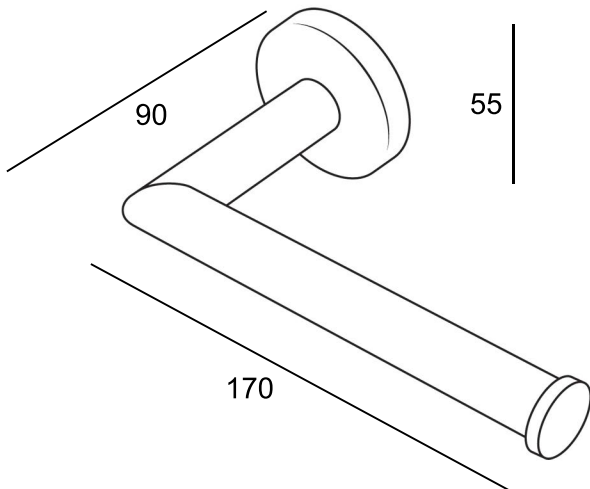

HEIKO TOILET ROLL HOLDER

170 x 90 x 55

HTRN

MEASUREMENTS SUBJECT TO MANUFACTURING TOLERANCE