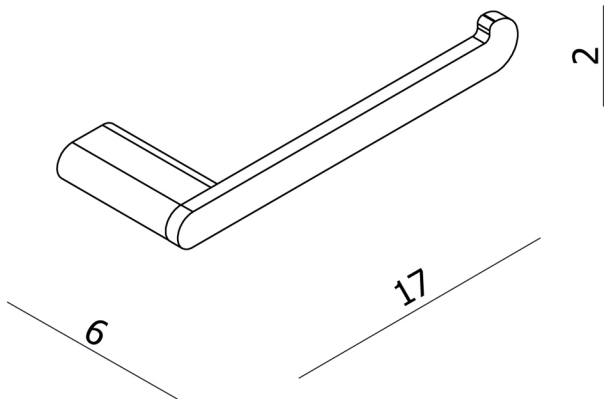

LOFT TOILET ROLL HOLDER

60x170x20mm

LTRN

 HEIRLOOM
BATHROOMS WITH STYLE

MEASUREMENTS SUBJECT TO MANUFACTURING TOLERANCE